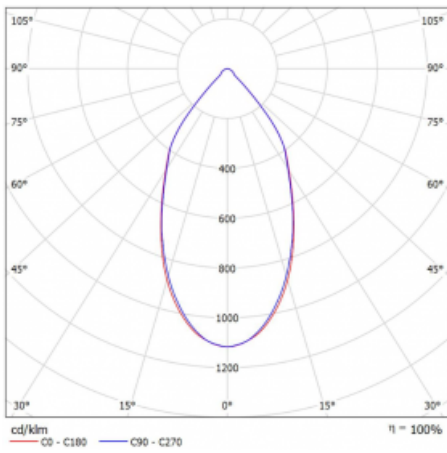

Luminaire

Ture

58-001L-10GGV/830, W +
00-00153EI

It is a circular recessed luminaire of the downlight type with an excellent UGR index < 19 up to 3000 lm, which means that the luminaire does not dazzle. The luminaire is suitable for offices, meeting rooms and, thanks to special sources, also for showrooms. RealWhite highlights the white, StrongColour highlights the selected colour, and RealColour emphasizes the colour of the object. With Tunable White you can set the colour temperature according to the time of day. With the help of these sources, the illuminated objects will look even more attractive. The IP54 class means high level of protection against the penetration of water and foreign matter. Thus, you can use this luminaire even in a demanding environment, such as a wellness centre. Its efficacy is up to 118 lm/W. Ture is available in three versions – a small luminaire with a diameter of 145 mm, a medium luminaire with a diameter of 185 mm and the largest luminaire with a diameter of 226 mm.

Type of installation	Recessed
Light distribution	Direct
Luminaire shape	Circular
Colour of the luminaires	White
Material	Aluminium
Lifetime	L80/B20 50 000 hours
Warranty	5 years
Description of luminaires	Luminaire recessed
Dimensions	∅ 145 mm × 80 mm
Weight	0.4 kg
Type of optical system	Plain aluminium reflector
Luminous flux*	2110 lm
Colour Temperature	3000 K warm white
Luminous efficacy	117 lm/W
MacAdam Light source	3
Colour rendering index	80
UGR max. X=4H Y=8H, ρ=70,50,20	17

Technical drawing

Luminaire power input* 18 W

Connection of the luminaires ON/OFF multiwatt

Electrical voltage 220-240V

Frequency 50/60Hz

☐ CE IP 54

* $\pm 10\%$

Curve