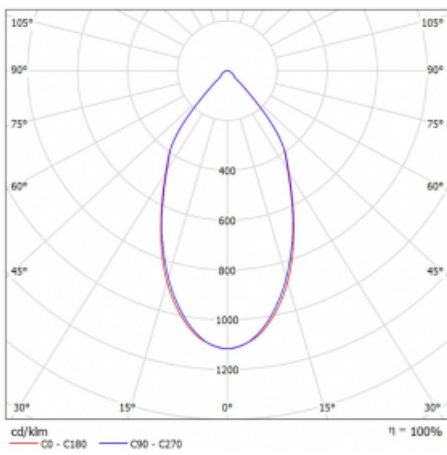

Type of installation	Recessed
Light distribution	Direct
Luminaire shape	Circular
Colour of the luminaires	White
Material	Aluminium
Lifetime	L80/B20 50 000 hours
Warranty	60 months
Description of luminaires	Luminaire recessed
Dimensions	∅ 145 mm × 80 mm
Weight	0.4 kg
Type of optical system	Plain aluminium reflector
Luminous flux	2110 lm ± 10 %
Colour Temperature	3000 K warm white
Luminous efficacy	117 lm/W
MacAdam Light source	3
Colour rendering index	80
UGR max. X=4H Y=8H, ρ=70,50,20	17

## Technical drawing

Luminaire power input 18 W  $\pm$  10 %

Connection of the luminaires Electronic ballast non-dimmable

Electrical voltage 220-240V

Frequency 50/60Hz

☐ CE IP 54

## Curve