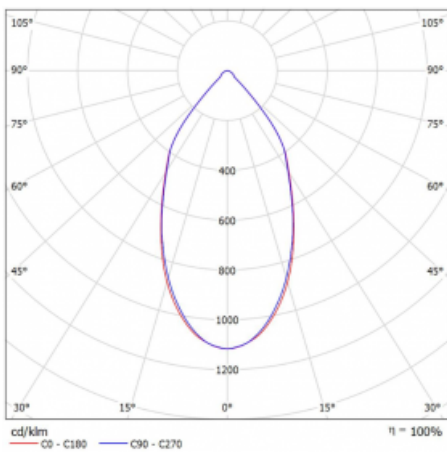

Type of installation	Recessed
Light distribution	Direct
Luminaire shape	Circular
Colour of the luminaires	White
Material	Aluminium
Lifetime	L80/B20 50 000 hours
Warranty	60 months
Description of luminaires	Luminaire recessed
Dimensions	∅ 145 mm × 80 mm
Weight	0.4 kg
Type of optical system	Plain aluminium reflector
Luminous flux	1240 lm ± 10 %
Colour Temperature	3000 K warm white
Luminous efficacy	129 lm/W
MacAdam Light source	3
Colour rendering index	80
UGR max. X=4H Y=8H, ρ=70,50,20	15.1

## Technical drawing

Luminaire power input 9.6 W  $\pm$  10 %

Connection of the luminaires Electronic ballast non-dimmable

Electrical voltage 220-240V

Frequency 50/60Hz

☐ CE IP 54

## Curve