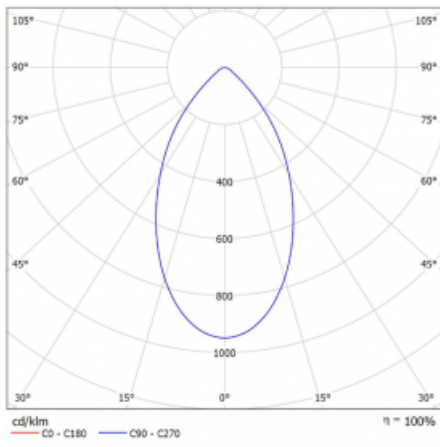

Luminaire

Ture

58-001K-10GGV/M/840, B +
00-00151M

It is a circular recessed luminaire of the downlight type with an excellent UGR index < 19 up to 3000 lm, which means that the luminaire does not dazzle. The luminaire is suitable for offices, meeting rooms and, thanks to special sources, also for showrooms. RealWhite highlights the white, StrongColour highlights the selected colour, and RealColour emphasizes the colour of the object. With Tunable White you can set the colour temperature according to the time of day. With the help of these sources, the illuminated objects will look even more attractive. The IP54 class means high level of protection against the penetration of water and foreign matter. Thus, you can use this luminaire even in a demanding environment, such as a wellness centre. Its efficacy is up to 118 lm/W. Ture is available in three versions – a small luminaire with a diameter of 145 mm, a medium luminaire with a diameter of 185 mm and the largest luminaire with a diameter of 226 mm.

Type of installation	Recessed
Light distribution	Direct
Luminaire shape	Circular
Colour of the luminaires	Black
Material	Aluminium
Lifetime	L80/B20 50 000 hours
Warranty	5 years
Description of luminaires	Luminaire recessed
Dimensions	∅ 145 mm × 80 mm
Weight	0.4 kg

Type of optical system	Opal diffuser
Luminous flux*	1080 lm
Colour Temperature	4000 K cool white
Luminous efficacy	113 lm/W
MacAdam Light source	3
Colour rendering index	80
Luminaire power input*	9.6 W
Connection of the luminaires	ON/OFF + 1h emergency
Electrical voltage	220-240V
Frequency	50/60Hz

 **CE IP 54**

*±10 %

Technical drawing

Curve

Downloads

Installation instructions

Photos