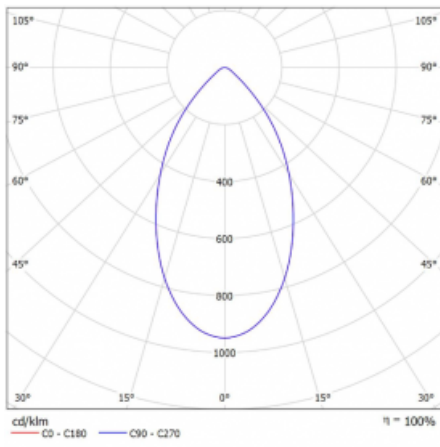

Luminaire

Ture

58-001K-10GGV/M/840, B +
00-00151M3

It is a circular recessed luminaire of the downlight type with an excellent UGR index < 19 up to 3000 lm, which means that the luminaire does not dazzle. The luminaire is suitable for offices, meeting rooms and, thanks to special sources, also for showrooms. RealWhite highlights the white, StrongColour highlights the selected colour, and RealColour emphasizes the colour of the object. With Tunable White you can set the colour temperature according to the time of day. With the help of these sources, the illuminated objects will look even more attractive. The IP54 class means high level of protection against the penetration of water and foreign matter. Thus, you can use this luminaire even in a demanding environment, such as a wellness centre. Its efficacy is up to 118 lm/W. Ture is available in three versions – a small luminaire with a diameter of 145 mm, a medium luminaire with a diameter of 185 mm and the largest luminaire with a diameter of 226 mm.

Type of installation	Recessed
Light distribution	Direct
Luminaire shape	Circular
Colour of the luminaires	Black
Material	Aluminium
Lifetime	L80/B20 50 000 hours
Warranty	5 years
Description of luminaires	Luminaire recessed
Dimensions	∅ 145 mm × 80 mm
Weight	0.4 kg
Type of optical system	Opal diffuser
Luminous flux*	1080 lm
Colour Temperature	4000 K cool white
Luminous efficacy	113 lm/W
MacAdam Light source	3
Colour rendering index	80
Luminaire power input*	9.6 W
Connection of the luminaires	ON/OFF + 3h emergency
Electrical voltage	220-240V
Frequency	50/60Hz

 **CE IP 54**

*±10 %

Technical drawing

Curve

Downloads

Installation instructions

Photos