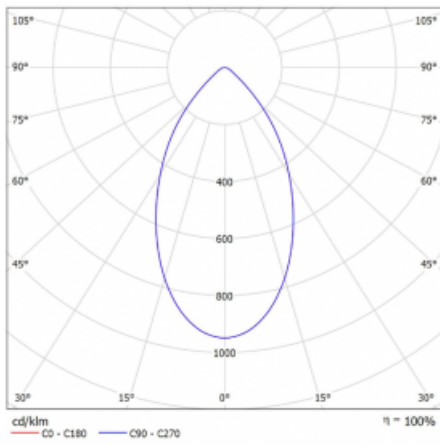

Luminaire

Ture

58-001K-10GGV/M/830, B +
00-00152M

It is a circular recessed luminaire of the downlight type with an excellent UGR index < 19 up to 3000 lm, which means that the luminaire does not dazzle. The luminaire is suitable for offices, meeting rooms and, thanks to special sources, also for showrooms. RealWhite highlights the white, StrongColour highlights the selected colour, and RealColour emphasizes the colour of the object. With Tunable White you can set the colour temperature according to the time of day. With the help of these sources, the illuminated objects will look even more attractive. The IP54 class means high level of protection against the penetration of water and foreign matter. Thus, you can use this luminaire even in a demanding environment, such as a wellness centre. Its efficacy is up to 118 lm/W. Ture is available in three versions – a small luminaire with a diameter of 145 mm, a medium luminaire with a diameter of 185 mm and the largest luminaire with a diameter of 226 mm.

Type of installation	Recessed
Light distribution	Direct
Luminaire shape	Circular
Colour of the luminaires	Black
Material	Aluminium
Lifetime	L80/B20 50 000 hours
Warranty	5 years
Description of luminaires	Luminaire recessed
Dimensions	∅ 145 mm × 80 mm
Weight	0.4 kg
Type of optical system	Opal diffuser
Luminous flux*	1750 lm
Colour Temperature	3000 K warm white
Luminous efficacy	97 lm/W
MacAdam Light source	3
Colour rendering index	80
Luminaire power input*	18 W
Connection of the luminaires	ON/OFF + 1h emergency
Electrical voltage	220-240V
Frequency	50/60Hz

 **CE IP 54**

*±10 %

Technical drawing

Curve

Downloads

Installation instructions

Photos