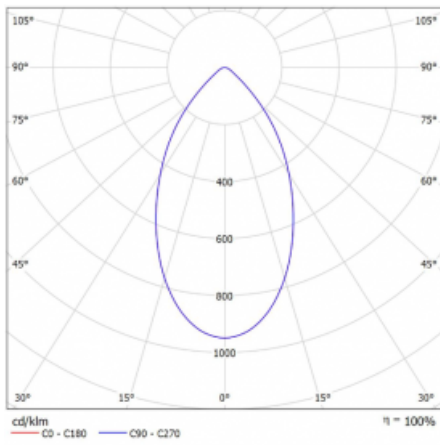

Luminaire

Ture

58-001K-10GGV/840, W +
00-00155DI

It is a circular recessed luminaire of the downlight type with an excellent UGR index < 19 up to 3000 lm, which means that the luminaire does not dazzle. The luminaire is suitable for offices, meeting rooms and, thanks to special sources, also for showrooms. RealWhite highlights the white, StrongColour highlights the selected colour, and RealColour emphasizes the colour of the object. With Tunable White you can set the colour temperature according to the time of day. With the help of these sources, the illuminated objects will look even more attractive. The IP54 class means high level of protection against the penetration of water and foreign matter. Thus, you can use this luminaire even in a demanding environment, such as a wellness centre. Its efficacy is up to 118 lm/W. Ture is available in three versions – a small luminaire with a diameter of 145 mm, a medium luminaire with a diameter of 185 mm and the largest luminaire with a diameter of 226 mm.

Type of installation	Recessed
Light distribution	Direct
Luminaire shape	Circular
Colour of the luminaires	White
Material	Aluminium
Lifetime	L80/B20 50 000 hours
Warranty	60 months
Description of luminaires	Luminaire recessed
Dimensions	∅ 145 mm × 80 mm
Weight	0.4 kg

Type of optical system	Opal diffuser
Luminous flux	2080 lm ± 10 %
Colour Temperature	4000 K cool white
Luminous efficacy	116 lm/W
MacAdam Light source	3
Colour rendering index	80
UGR max. X=4H Y=8H, ρ=70,50,20	19.6

Technical drawing

Luminaire power input 18 W \pm 10 %

Connection of the luminaires DALI dimmable, multiwatt

Electrical voltage 220-240V

Frequency 50/60Hz

☐ CE IP 54

Curve

Downloads