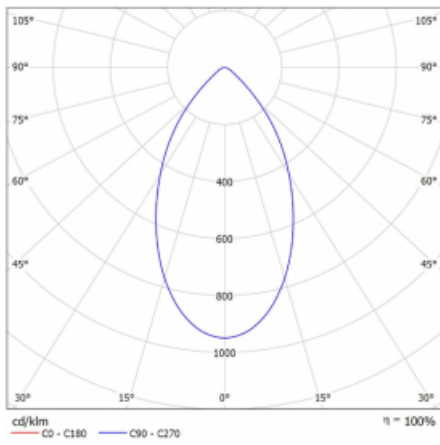

Type of installation	Recessed
Light distribution	Direct
Luminaire shape	Circular
Colour of the luminaires	White
Material	Aluminium
Lifetime	L80/B20 50 000 hours
Warranty	5 years
Description of luminaires	Luminaire recessed
Dimensions	∅ 145 mm × 80 mm
Weight	0.4 kg

Type of optical system	Opal diffuser
Luminous flux*	2080 lm
Colour Temperature	4000 K cool white
Luminous efficacy	116 lm/W
MacAdam Light source	3
Colour rendering index	80
UGR max. X=4H Y=8H, ρ=70,50,20	19.6

Technical drawing

Luminaire power input* 18 W

Connection of the luminaires ON/OFF multiwatt

Electrical voltage 220-240V

Frequency 50/60Hz

☐ CE IP 54

* $\pm 10\%$

Curve