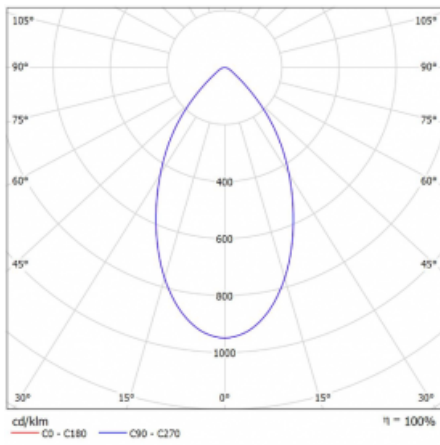

Luminaire

Ture

58-001K-10GGV/840, W +
00-00152E

It is a circular recessed luminaire of the downlight type with an excellent UGR index < 19 up to 3000 lm, which means that the luminaire does not dazzle. The luminaire is suitable for offices, meeting rooms and, thanks to special sources, also for showrooms. RealWhite highlights the white, StrongColour highlights the selected colour, and RealColour emphasizes the colour of the object. With Tunable White you can set the colour temperature according to the time of day. With the help of these sources, the illuminated objects will look even more attractive. The IP54 class means high level of protection against the penetration of water and foreign matter. Thus, you can use this luminaire even in a demanding environment, such as a wellness centre. Its efficacy is up to 118 lm/W. Ture is available in three versions – a small luminaire with a diameter of 145 mm, a medium luminaire with a diameter of 185 mm and the largest luminaire with a diameter of 226 mm.

Type of installation	Recessed
Light distribution	Direct
Luminaire shape	Circular
Colour of the luminaires	White
Material	Aluminium
Lifetime	L80/B20 50 000 hours
Warranty	5 years
Description of luminaires	Luminaire recessed
Dimensions	∅ 145 mm × 80 mm
Weight	0.4 kg

Type of optical system	Opal diffuser
Luminous flux*	2080 lm
Colour Temperature	4000 K cool white
Luminous efficacy	116 lm/W
MacAdam Light source	3
Colour rendering index	80
UGR max. X=4H Y=8H, ρ=70,50,20	19.6

Technical drawing

Luminaire power input* 18 W

Connection of the luminaires ON/OFF

Electrical voltage 220-240V

Frequency 50/60Hz

☐ CE IP 54

* $\pm 10\%$

Curve