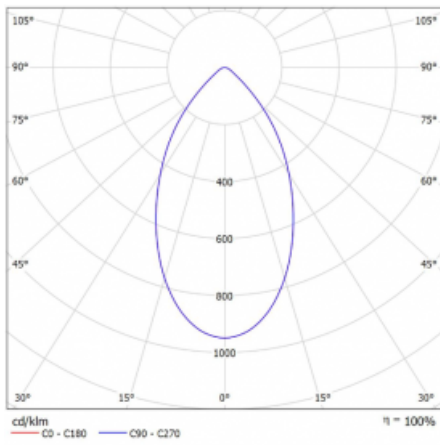

Type of installation	Recessed
Light distribution	Direct
Luminaire shape	Circular
Colour of the luminaires	White
Material	Aluminium
Lifetime	L80/B20 50 000 hours
Warranty	5 years
Description of luminaires	Luminaire recessed
Dimensions	∅ 145 mm × 80 mm
Weight	0.4 kg

Type of optical system	Opal diffuser
Luminous flux*	1230 lm
Colour Temperature	4000 K cool white
Luminous efficacy	128 lm/W
MacAdam Light source	3
Colour rendering index	80
UGR max. X=4H Y=8H, ρ=70,50,20	17.8

## Technical drawing

Luminaire power input*	9.6 W
Connection of the luminaires	ON/OFF
Electrical voltage	220-240V
Frequency	50/60Hz

☐ CE IP 54

\* $\pm 10\%$

## Curve