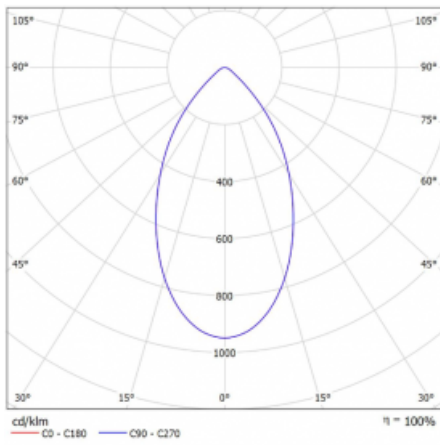

Type of installation	Recessed
Light distribution	Direct
Luminaire shape	Circular
Colour of the luminaires	White
Material	Aluminium
Lifetime	L80/B20 50 000 hours
Warranty	60 months
Description of luminaires	Luminaire recessed
Dimensions	∅ 145 mm × 80 mm
Weight	0.4 kg
Type of optical system	Opal diffuser
Luminous flux	1230 lm ± 10 %
Colour Temperature	4000 K cool white
Luminous efficacy	128 lm/W
MacAdam Light source	3
Colour rendering index	80
UGR max. X=4H Y=8H, ρ=70,50,20	17.8

## Technical drawing

Luminaire power input 9.6 W  $\pm$  10 %

Connection of the luminaires Electronic ballast non-dimmable

Electrical voltage 220-240V

Frequency 50/60Hz

☐ CE IP 54

## Curve