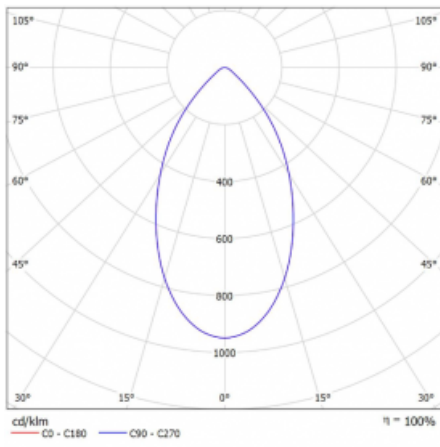

Luminaire

Ture

58-001K-10GGV/840, B +
00-00155DI

It is a circular recessed luminaire of the downlight type with an excellent UGR index < 19 up to 3000 lm, which means that the luminaire does not dazzle. The luminaire is suitable for offices, meeting rooms and, thanks to special sources, also for showrooms. RealWhite highlights the white, StrongColour highlights the selected colour, and RealColour emphasizes the colour of the object. With Tunable White you can set the colour temperature according to the time of day. With the help of these sources, the illuminated objects will look even more attractive. The IP54 class means high level of protection against the penetration of water and foreign matter. Thus, you can use this luminaire even in a demanding environment, such as a wellness centre. Its efficacy is up to 118 lm/W. Ture is available in three versions – a small luminaire with a diameter of 145 mm, a medium luminaire with a diameter of 185 mm and the largest luminaire with a diameter of 226 mm.

Type of installation	Recessed
Light distribution	Direct
Luminaire shape	Circular
Colour of the luminaires	Black
Material	Aluminium
Lifetime	L80/B20 50 000 hours
Warranty	5 years
Description of luminaires	Luminaire recessed
Dimensions	∅ 145 mm × 80 mm
Weight	0.4 kg
Type of optical system	Opal diffuser
Luminous flux*	1840 lm
Colour Temperature	4000 K cool white
Luminous efficacy	102 lm/W
MacAdam Light source	3
Colour rendering index	80
Luminaire power input*	18 W
Connection of the luminaires	DALI
Electrical voltage	220-240V
Frequency	50/60Hz

 **CE IP 54**

*±10 %

Technical drawing

Curve

Downloads

Installation instructions

Photos