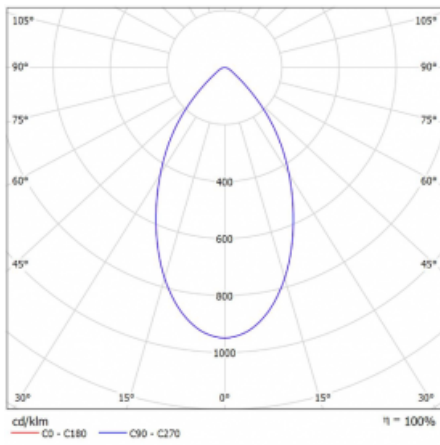

Luminaire

Ture

58-001K-10GGV/830, W +
00-00155DI

It is a circular recessed luminaire of the downlight type with an excellent UGR index < 19 up to 3000 lm, which means that the luminaire does not dazzle. The luminaire is suitable for offices, meeting rooms and, thanks to special sources, also for showrooms. RealWhite highlights the white, StrongColour highlights the selected colour, and RealColour emphasizes the colour of the object. With Tunable White you can set the colour temperature according to the time of day. With the help of these sources, the illuminated objects will look even more attractive. The IP54 class means high level of protection against the penetration of water and foreign matter. Thus, you can use this luminaire even in a demanding environment, such as a wellness centre. Its efficacy is up to 118 lm/W. Ture is available in three versions – a small luminaire with a diameter of 145 mm, a medium luminaire with a diameter of 185 mm and the largest luminaire with a diameter of 226 mm.

Type of installation	Recessed
Light distribution	Direct
Luminaire shape	Circular
Colour of the luminaires	White
Material	Aluminium
Lifetime	L80/B20 50 000 hours
Warranty	5 years
Description of luminaires	Luminaire recessed
Dimensions	∅ 145 mm × 80 mm
Weight	0.4 kg

Type of optical system	Opal diffuser
Luminous flux*	1980 lm
Colour Temperature	3000 K warm white
Luminous efficacy	110 lm/W
MacAdam Light source	3
Colour rendering index	80
UGR max. X=4H Y=8H, ρ=70,50,20	19.5

Technical drawing

Luminaire power input* 18 W

Connection of the luminaires DALI

Electrical voltage 220-240V

Frequency 50/60Hz

☐ CE IP 54

* $\pm 10\%$

Curve