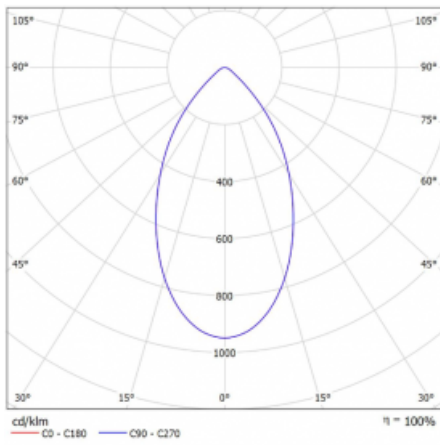

Luminaire

Ture

58-001K-10GGV/830, W +
00-00155DI

It is a circular recessed luminaire of the downlight type with an excellent UGR index < 19 up to 3000 lm, which means that the luminaire does not dazzle. The luminaire is suitable for offices, meeting rooms and, thanks to special sources, also for showrooms. RealWhite highlights the white, StrongColour highlights the selected colour, and RealColour emphasizes the colour of the object. With Tunable White you can set the colour temperature according to the time of day. With the help of these sources, the illuminated objects will look even more attractive. The IP54 class means high level of protection against the penetration of water and foreign matter. Thus, you can use this luminaire even in a demanding environment, such as a wellness centre. Its efficacy is up to 118 lm/W. Ture is available in three versions – a small luminaire with a diameter of 145 mm, a medium luminaire with a diameter of 185 mm and the largest luminaire with a diameter of 226 mm.

Type of installation	Recessed
Light distribution	Direct
Luminaire shape	Circular
Colour of the luminaires	White
Material	Aluminium
Lifetime	L80/B20 50 000 hours
Warranty	60 months
Description of luminaires	Luminaire recessed
Dimensions	∅ 145 mm × 80 mm
Weight	0.4 kg

Type of optical system	Opal diffuser
Luminous flux	1980 lm ± 10 %
Colour Temperature	3000 K warm white
Luminous efficacy	110 lm/W
MacAdam Light source	3
Colour rendering index	80
UGR max. X=4H Y=8H, ρ=70,50,20	19.5

Technical drawing

Luminaire power input 18 W \pm 10 %

Connection of the luminaires DALI dimmable, multiwatt

Electrical voltage 220-240V

Frequency 50/60Hz

☐ CE IP 54

Curve

Downloads