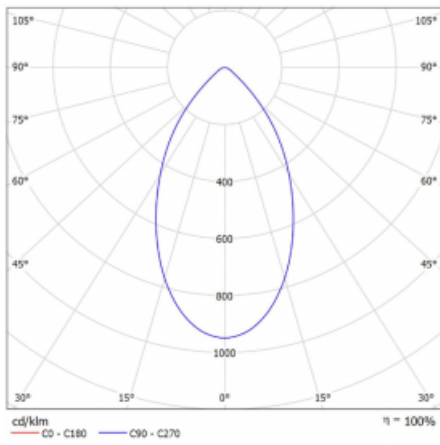

Type of installation	Recessed
Light distribution	Direct
Luminaire shape	Circular
Colour of the luminaires	White
Material	Aluminium
Lifetime	L80/B20 50 000 hours
Warranty	5 years
Description of luminaires	Luminaire recessed
Dimensions	∅ 145 mm × 80 mm
Weight	0.4 kg

Type of optical system	Opal diffuser
Luminous flux*	1980 lm
Colour Temperature	3000 K warm white
Luminous efficacy	110 lm/W
MacAdam Light source	3
Colour rendering index	80
UGR max. X=4H Y=8H, ρ=70,50,20	19.5

Technical drawing

Luminaire power input* 18 W

Connection of the luminaires ON/OFF multiwatt

Electrical voltage 220-240V

Frequency 50/60Hz

☐ CE IP 54

* $\pm 10\%$

Curve