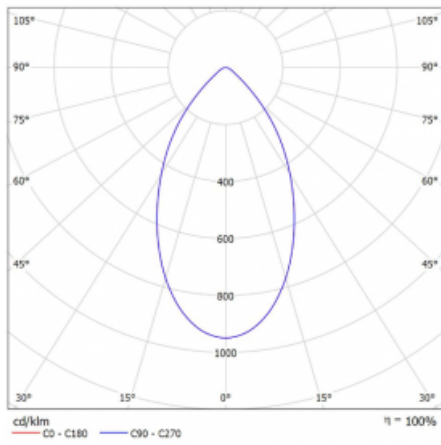

Luminaire

Ture

58-001K-10GGV/830, W +
00-00153EI

It is a circular recessed luminaire of the downlight type with an excellent UGR index < 19 up to 3000 lm, which means that the luminaire does not dazzle. The luminaire is suitable for offices, meeting rooms and, thanks to special sources, also for showrooms. RealWhite highlights the white, StrongColour highlights the selected colour, and RealColour emphasizes the colour of the object. With Tunable White you can set the colour temperature according to the time of day. With the help of these sources, the illuminated objects will look even more attractive. The IP54 class means high level of protection against the penetration of water and foreign matter. Thus, you can use this luminaire even in a demanding environment, such as a wellness centre. Its efficacy is up to 118 lm/W. Ture is available in three versions – a small luminaire with a diameter of 145 mm, a medium luminaire with a diameter of 185 mm and the largest luminaire with a diameter of 226 mm.

Type of installation	Recessed
Light distribution	Direct
Luminaire shape	Circular
Colour of the luminaires	White
Material	Aluminium
Lifetime	L80/B20 50 000 hours
Warranty	60 months
Description of luminaires	Luminaire recessed
Dimensions	∅ 145 mm × 80 mm
Weight	0.4 kg
Type of optical system	Opal diffuser
Luminous flux	1980 lm ± 10 %
Colour Temperature	3000 K warm white
Luminous efficacy	110 lm/W
MacAdam Light source	3
Colour rendering index	80
UGR max. X=4H Y=8H, ρ=70,50,20	19.5

Technical drawing

Luminaire power input 18 W \pm 10 %

Connection of the luminaires Electronic ballast non-dimmable, multiwatt

Electrical voltage 220-240V

Frequency 50/60Hz

☐ CE IP 54

Curve

Downloads