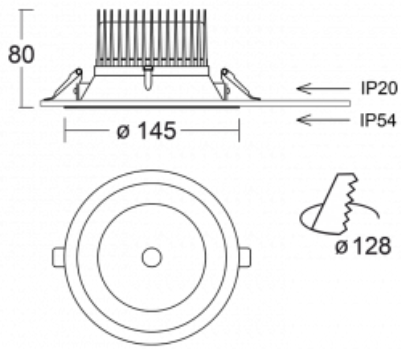

Luminaire

Ture

58-001K-10GGV/830, W +
00-00153EI

It is a circular recessed luminaire of the downlight type with an excellent UGR index < 19 up to 3000 lm, which means that the luminaire does not dazzle. The luminaire is suitable for offices, meeting rooms and, thanks to special sources, also for showrooms. RealWhite highlights the white, StrongColour highlights the selected colour, and RealColour emphasizes the colour of the object. With Tunable White you can set the colour temperature according to the time of day. With the help of these sources, the illuminated objects will look even more attractive. The IP54 class means high level of protection against the penetration of water and foreign matter. Thus, you can use this luminaire even in a demanding environment, such as a wellness centre. Its efficacy is up to 118 lm/W. Ture is available in three versions – a small luminaire with a diameter of 145 mm, a medium luminaire with a diameter of 185 mm and the largest luminaire with a diameter of 226 mm.

Type of installation	Recessed
Light distribution	Direct
Luminaire shape	Circular
Colour of the luminaires	White
Material	Aluminium
Lifetime	L80/B20 50 000 hours
Warranty	5 years
Description of luminaires	Luminaire recessed
Dimensions	∅ 145 mm × 80 mm
Weight	0.4 kg

Technical drawing

Luminaire power input* 18 W

Connection of the luminaires ON/OFF multiwatt

Electrical voltage 220-240V

Frequency 50/60Hz

☐ CE IP 54

* $\pm 10\%$

Curve