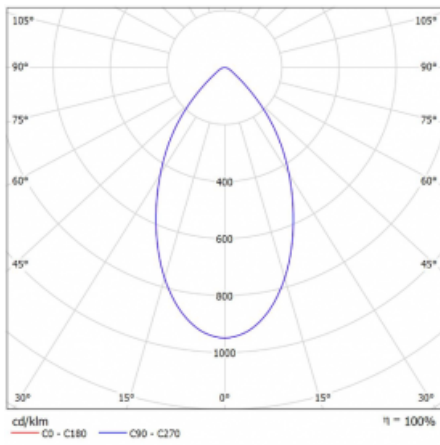

Luminaire

Ture

58-001K-10GGV/830, W +
00-00152E

It is a circular recessed luminaire of the downlight type with an excellent UGR index < 19 up to 3000 lm, which means that the luminaire does not dazzle. The luminaire is suitable for offices, meeting rooms and, thanks to special sources, also for showrooms. RealWhite highlights the white, StrongColour highlights the selected colour, and RealColour emphasizes the colour of the object. With Tunable White you can set the colour temperature according to the time of day. With the help of these sources, the illuminated objects will look even more attractive. The IP54 class means high level of protection against the penetration of water and foreign matter. Thus, you can use this luminaire even in a demanding environment, such as a wellness centre. Its efficacy is up to 118 lm/W. Ture is available in three versions – a small luminaire with a diameter of 145 mm, a medium luminaire with a diameter of 185 mm and the largest luminaire with a diameter of 226 mm.

Type of installation	Recessed
Light distribution	Direct
Luminaire shape	Circular
Colour of the luminaires	White
Material	Aluminium
Lifetime	L80/B20 50 000 hours
Warranty	5 years
Description of luminaires	Luminaire recessed
Dimensions	∅ 145 mm × 80 mm
Weight	0.4 kg
Type of optical system	Opal diffuser
Luminous flux*	1980 lm
Colour Temperature	3000 K warm white
Luminous efficacy	110 lm/W
MacAdam Light source	3
Colour rendering index	80
UGR max. X=4H Y=8H, ρ=70,50,20	19.5

Technical drawing

Luminaire power input* 18 W

Connection of the luminaires ON/OFF

Electrical voltage 220-240V

Frequency 50/60Hz

☐ CE IP 54

* $\pm 10\%$

Curve