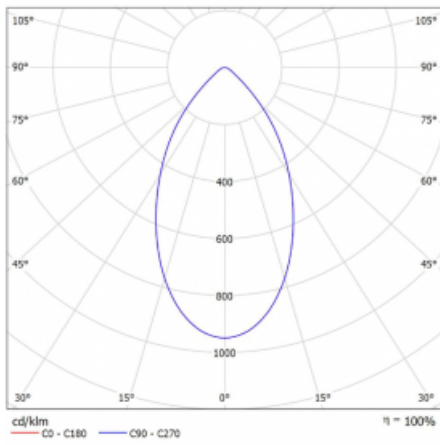

Luminaire

Ture

58-001K-10GGV/830, W +
00-00152E

It is a circular recessed luminaire of the downlight type with an excellent UGR index < 19 up to 3000 lm, which means that the luminaire does not dazzle. The luminaire is suitable for offices, meeting rooms and, thanks to special sources, also for showrooms. RealWhite highlights the white, StrongColour highlights the selected colour, and RealColour emphasizes the colour of the object. With Tunable White you can set the colour temperature according to the time of day. With the help of these sources, the illuminated objects will look even more attractive. The IP54 class means high level of protection against the penetration of water and foreign matter. Thus, you can use this luminaire even in a demanding environment, such as a wellness centre. Its efficacy is up to 118 lm/W. Ture is available in three versions – a small luminaire with a diameter of 145 mm, a medium luminaire with a diameter of 185 mm and the largest luminaire with a diameter of 226 mm.

Type of installation	Recessed
Light distribution	Direct
Luminaire shape	Circular
Colour of the luminaires	White
Material	Aluminium
Lifetime	L80/B20 50 000 hours
Warranty	60 months
Description of luminaires	Luminaire recessed
Dimensions	∅ 145 mm × 80 mm
Weight	0.4 kg
Type of optical system	Opal diffuser
Luminous flux	1980 lm ± 10 %
Colour Temperature	3000 K warm white
Luminous efficacy	110 lm/W
MacAdam Light source	3
Colour rendering index	80
UGR max. X=4H Y=8H, ρ=70,50,20	19.5

Technical drawing

Luminaire power input 18 W \pm 10 %

Connection of the luminaires Electronic ballast non-dimmable

Electrical voltage 220-240V

Frequency 50/60Hz

  IP 54

Curve

Downloads