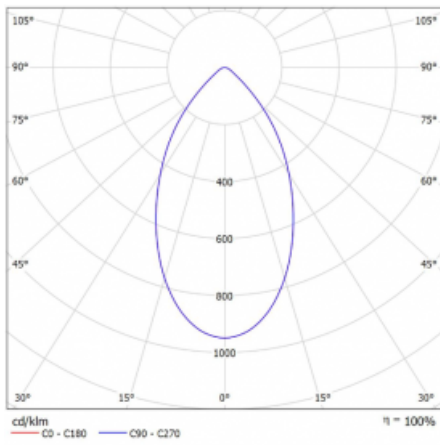

Luminaire

Ture

58-001K-10GGV/830, W +
00-00151E

It is a circular recessed luminaire of the downlight type with an excellent UGR index < 19 up to 3000 lm, which means that the luminaire does not dazzle. The luminaire is suitable for offices, meeting rooms and, thanks to special sources, also for showrooms. RealWhite highlights the white, StrongColour highlights the selected colour, and RealColour emphasizes the colour of the object. With Tunable White you can set the colour temperature according to the time of day. With the help of these sources, the illuminated objects will look even more attractive. The IP54 class means high level of protection against the penetration of water and foreign matter. Thus, you can use this luminaire even in a demanding environment, such as a wellness centre. Its efficacy is up to 118 lm/W. Ture is available in three versions – a small luminaire with a diameter of 145 mm, a medium luminaire with a diameter of 185 mm and the largest luminaire with a diameter of 226 mm.

Type of installation	Recessed
Light distribution	Direct
Luminaire shape	Circular
Colour of the luminaires	White
Material	Aluminium
Lifetime	L80/B20 50 000 hours
Warranty	5 years
Description of luminaires	Luminaire recessed
Dimensions	∅ 145 mm × 80 mm
Weight	0.4 kg

Type of optical system	Opal diffuser
Luminous flux*	1170 lm
Colour Temperature	3000 K warm white
Luminous efficacy	122 lm/W
MacAdam Light source	3
Colour rendering index	80
UGR max. X=4H Y=8H, ρ=70,50,20	17.7

Technical drawing

Luminaire power input*	9.6 W
Connection of the luminaires	ON/OFF
Electrical voltage	220-240V
Frequency	50/60Hz

☐ CE IP 54

* $\pm 10\%$

Curve

Downloads

Installation instructions

Photos