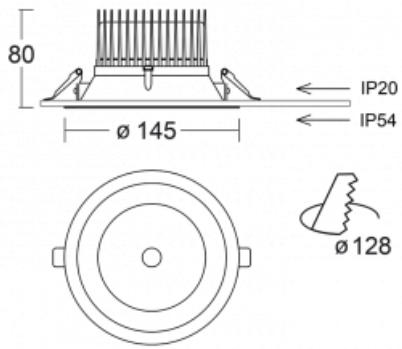

Luminaire

Ture

58-001K-10GGV/830, B +
00-00155DI

It is a circular recessed luminaire of the downlight type with an excellent UGR index <math><19</math> up to 3000 lm, which means that the luminaire does not dazzle. The luminaire is suitable for offices, meeting rooms and, thanks to special sources, also for showrooms. RealWhite highlights the white, StrongColour highlights the selected colour, and RealColour emphasizes the colour of the object. With Tunable White you can set the colour temperature according to the time of day. With the help of these sources, the illuminated objects will look even more attractive. The IP54 class means high level of protection against the penetration of water and foreign matter. Thus, you can use this luminaire even in a demanding environment, such as a wellness centre. Its efficacy is up to 118 lm/W. Ture is available in three versions – a small luminaire with a diameter of 145 mm, a medium luminaire with a diameter of 185 mm and the largest luminaire with a diameter of 226 mm.

Type of installation	Recessed
Light distribution	Direct
Luminaire shape	Circular
Colour of the luminaires	Black
Material	Aluminium
Lifetime	L80/B20 50 000 hours
Warranty	60 months
Description of luminaires	Luminaire recessed
Dimensions	∅ 145 mm × 80 mm
Type of optical system	Opal diffuser
Luminous flux	1750 lm ± 10 %
Colour Temperature	3000 K warm white
Luminous efficacy	97 lm/W
MacAdam Light source	3
Colour rendering index	80
Luminaire power input	18 W ± 10 %
Connection of the luminaires	DALI dimmable, multiwatt
Electrical voltage	220-240V
Frequency	50/60Hz

 **CE** IP 54

Technical drawing

Curve

Downloads

Installation instructions

Photos