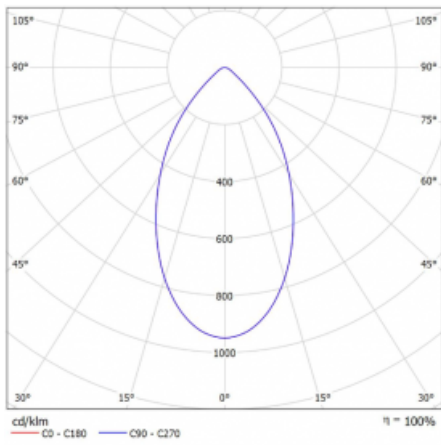

Luminaire

Ture

58-001K-10GGV/830, B +
00-00155DI

It is a circular recessed luminaire of the downlight type with an excellent UGR index < 19 up to 3000 lm, which means that the luminaire does not dazzle. The luminaire is suitable for offices, meeting rooms and, thanks to special sources, also for showrooms. RealWhite highlights the white, StrongColour highlights the selected colour, and RealColour emphasizes the colour of the object. With Tunable White you can set the colour temperature according to the time of day. With the help of these sources, the illuminated objects will look even more attractive. The IP54 class means high level of protection against the penetration of water and foreign matter. Thus, you can use this luminaire even in a demanding environment, such as a wellness centre. Its efficacy is up to 118 lm/W. Ture is available in three versions – a small luminaire with a diameter of 145 mm, a medium luminaire with a diameter of 185 mm and the largest luminaire with a diameter of 226 mm.

Type of installation	Recessed
Light distribution	Direct
Luminaire shape	Circular
Colour of the luminaires	Black
Material	Aluminium
Lifetime	L80/B20 50 000 hours
Warranty	5 years
Description of luminaires	Luminaire recessed
Dimensions	∅ 145 mm × 80 mm
Type of optical system	Opal diffuser
Luminous flux*	1750 lm
Colour Temperature	3000 K warm white
Luminous efficacy	97 lm/W
MacAdam Light source	3
Colour rendering index	80
Luminaire power input*	18 W
Connection of the luminaires	DALI
Electrical voltage	220-240V
Frequency	50/60Hz

 **CE IP 54**

*±10 %

Technical drawing

Curve

Downloads

Installation instructions

Photos