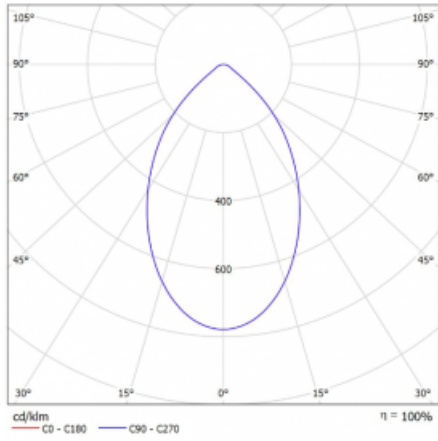

# Ture-C

57-283L-10GHD/830, W

It is a cylindrical seated luminaire that has an excellent UGR<19, which means that the luminaire does not glare. The luminaire can be used in offices, meeting rooms and thanks to special sources also in showrooms. RealWhite accentuates the white, StrongColour accentuates the selected colour and RealColour accentuates the actual colour. With Tunable White you adjust the chromaticity temperature according to the time of day. With these sources, illuminated objects look even more appealing.

**Technical drawing**

|                                   |                           |
|-----------------------------------|---------------------------|
| Type of installation              | Surface                   |
| Light distribution                | Direct                    |
| Luminaire shape                   | Circular                  |
| Colour of the luminaires          | White                     |
| Material                          | Aluminium                 |
| Lifetime                          | L80/B20 50 000 hours      |
| Warranty                          | 5 years                   |
| Description of luminaires         | Luminaire surface         |
| Dimensions                        | ø 226 mm × 240 mm         |
| Light source                      | LED MODUL                 |
| Type of optical system            | Plain aluminium reflector |
| Luminous flux*                    | 2670 lm                   |
| Colour Temperature                | 3000 K warm white         |
| Luminous efficacy                 | 109 lm/W                  |
| MacAdam Light source              | 3                         |
| Colour rendering index            | 80                        |
| UGR max. X=4H<br>Y=8H, ρ=70,50,20 | 18.2                      |

## Curve

Luminaire power input\* 24.5 W

Connection of the luminaires DALI

Electrical voltage 220-240V

Frequency 50/60Hz

⊕ CE IP 20

\* $\pm 10\%$