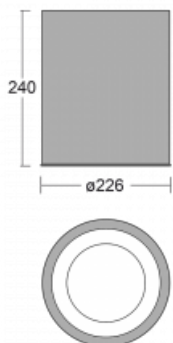

# Ture-C

57-283L-10GHD/830, W

It is a cylindrical seated luminaire that has an excellent UGR<19, which means that the luminaire does not glare. The luminaire can be used in offices, meeting rooms and thanks to special sources also in showrooms. RealWhite accentuates the white, StrongColour accentuates the selected colour and RealColour accentuates the actual colour. With Tunable White you adjust the chromaticity temperature according to the time of day. With these sources, illuminated objects look even more appealing.

**Technical drawing**

|                                   |                           |
|-----------------------------------|---------------------------|
| Type of installation              | Surface                   |
| Light distribution                | Direct                    |
| Luminaire shape                   | Circular                  |
| Colour of the luminaires          | White                     |
| Material                          | Aluminium                 |
| Lifetime                          | L80/B20 50 000 hours      |
| Warranty                          | 5 years                   |
| Description of luminaires         | Luminaire surface         |
| Dimensions                        | ø 226 mm × 240 mm         |
| Light source                      | LED MODUL                 |
| Type of optical system            | Plain aluminium reflector |
| Luminous flux*                    | 2670 lm                   |
| Colour Temperature                | 3000 K warm white         |
| Luminous efficacy                 | 109 lm/W                  |
| MacAdam Light source              | 3                         |
| Colour rendering index            | 80                        |
| UGR max. X=4H<br>Y=8H, ρ=70,50,20 | 18.2                      |