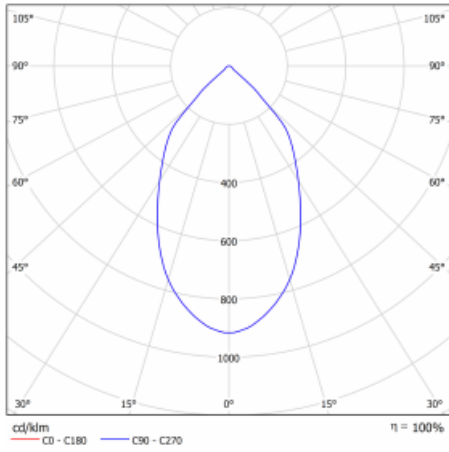

Curve

Luminaire power input* 9.6 W

Connection of the luminaires ON/OFF

Electrical voltage 220-240V

Frequency 50/60Hz

⊕ CE IP 20

*±10 %