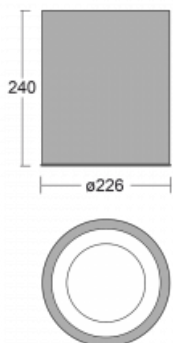

# Ture-C

57-283K-10GDE/830, S

It is a cylindrical seated luminaire that has an excellent UGR<19, which means that the luminaire does not glare. The luminaire can be used in offices, meeting rooms and thanks to special sources also in showrooms. RealWhite accentuates the white, StrongColour accentuates the selected colour and RealColour accentuates the actual colour. With Tunable White you adjust the chromaticity temperature according to the time of day. With these sources, illuminated objects look even more appealing.

**Technical drawing**

|                                   |                      |
|-----------------------------------|----------------------|
| Type of installation              | Surface              |
| Light distribution                | Direct               |
| Luminaire shape                   | Circular             |
| Colour of the luminaires          | Silver               |
| Material                          | Aluminium            |
| Lifetime                          | L80/B20 50 000 hours |
| Warranty                          | 5 years              |
| Description of luminaires         | Luminaire surface    |
| Dimensions                        | ø 226 mm × 240 mm    |
| Light source                      | LED MODUL            |
| Type of optical system            | Opal diffuser        |
| Luminous flux*                    | 1200 lm              |
| Colour Temperature                | 3000 K warm white    |
| Luminous efficacy                 | 125 lm/W             |
| MacAdam Light source              | 3                    |
| Colour rendering index            | 80                   |
| UGR max. X=4H<br>Y=8H, ρ=70,50,20 | 16.1                 |