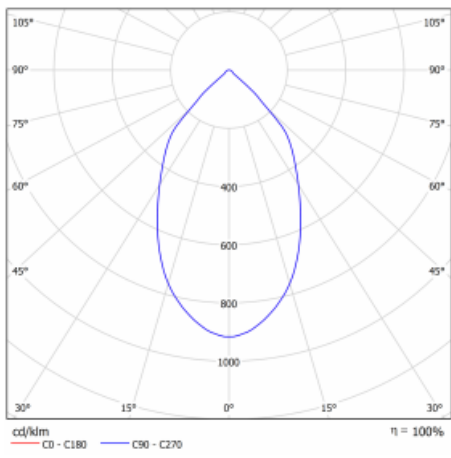

Technical drawing

Curve