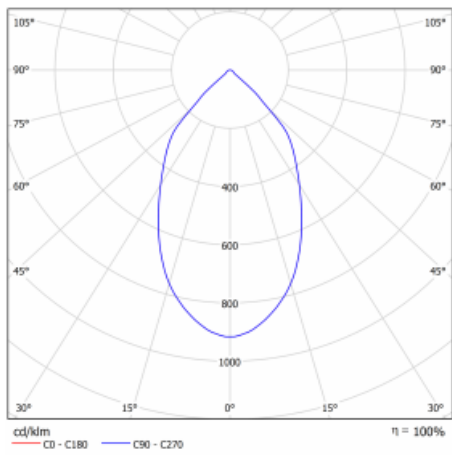

Technical drawing

Curve