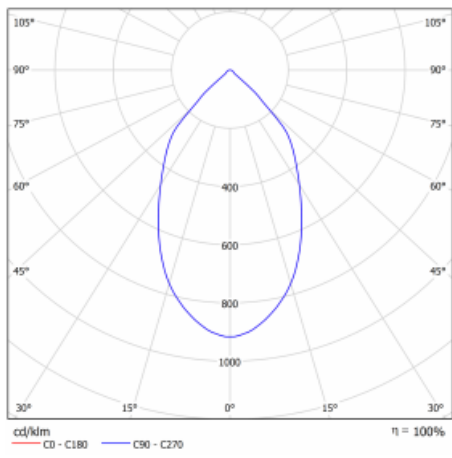

Luminaire

Ture

57-001L-10GHV/M/840, W +
00-00151M

It is a circular recessed luminaire of the downlight type with an excellent UGR index < 19 up to 3000 lm, which means that the luminaire does not dazzle. The luminaire is suitable for offices, meeting rooms and, thanks to special sources, also for showrooms. RealWhite highlights the white, StrongColour highlights the selected colour, and RealColour emphasizes the colour of the object. With Tunable White you can set the colour temperature according to the time of day. With the help of these sources, the illuminated objects will look even more attractive. The IP54 class means high level of protection against the penetration of water and foreign matter. Thus, you can use this luminaire even in a demanding environment, such as a wellness centre. Its efficacy is up to 118 lm/W. Ture is available in three versions – a small luminaire with a diameter of 145 mm, a medium luminaire with a diameter of 185 mm and the largest luminaire with a diameter of 226 mm.

Type of installation	Recessed
Light distribution	Direct
Luminaire shape	Circular
Colour of the luminaires	White
Material	Aluminium
Lifetime	L80/B10 50 000 hours
Warranty	5 years
Description of luminaires	Luminaire recessed
Dimensions	∅ 226 mm × 110 mm
Type of optical system	Plain aluminium reflector
Luminous flux*	1310 lm
Colour Temperature	4000 K cool white
Luminous efficacy	136 lm/W
MacAdam Light source	3
Colour rendering index	80
UGR max. X=4H Y=8H, ρ=70,50,20	10.2
Luminaire power input*	9.6 W
Connection of the luminaires	ON/OFF + 1h emergency
Electrical voltage	220-240V
Frequency	50/60Hz

 **CE IP 54**

*±10 %

Technical drawing

Curve

Downloads

Installation instructions

Photos