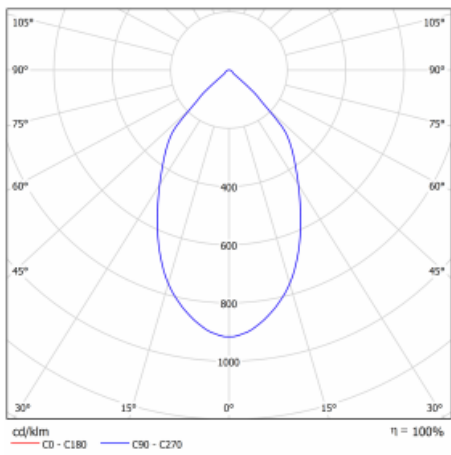

Luminaire

Ture

57-001L-10GHV/M/840, W +
00-00151M3

It is a circular recessed luminaire of the downlight type with an excellent UGR index <math><19</math> up to 3000 lm, which means that the luminaire does not dazzle. The luminaire is suitable for offices, meeting rooms and, thanks to special sources, also for showrooms. RealWhite highlights the white, StrongColour highlights the selected colour, and RealColour emphasizes the colour of the object. With Tunable White you can set the colour temperature according to the time of day. With the help of these sources, the illuminated objects will look even more attractive. The IP54 class means high level of protection against the penetration of water and foreign matter. Thus, you can use this luminaire even in a demanding environment, such as a wellness centre. Its efficacy is up to 118 lm/W. Ture is available in three versions – a small luminaire with a diameter of 145 mm, a medium luminaire with a diameter of 185 mm and the largest luminaire with a diameter of 226 mm.

Type of installation	Recessed
Light distribution	Direct
Luminaire shape	Circular
Colour of the luminaires	White
Material	Aluminium
Lifetime	L80/B10 50 000 hours
Warranty	5 years
Description of luminaires	Luminaire recessed
Dimensions	∅ 226 mm × 110 mm
Type of optical system	Plain aluminium reflector
Luminous flux*	1310 lm
Colour Temperature	4000 K cool white
Luminous efficacy	136 lm/W
MacAdam Light source	3
Colour rendering index	80
UGR max. X=4H Y=8H, ρ=70,50,20	10.2
Luminaire power input*	9.6 W
Connection of the luminaires	ON/OFF + 3h emergency
Electrical voltage	220-240V
Frequency	50/60Hz

 **CE IP 54**

*±10 %

Technical drawing

Curve

Downloads

Installation instructions

Photos