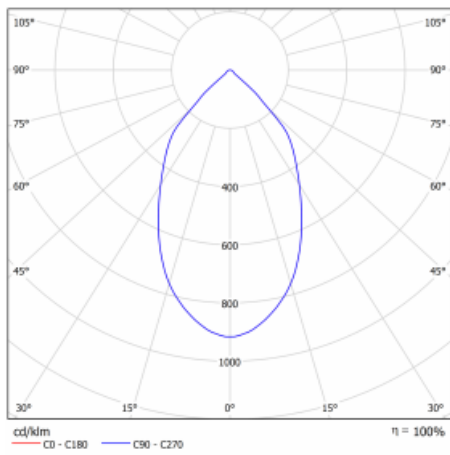

Luminaire

Ture

57-001L-10GHV/M/830, W +
00-00153MI

It is a circular recessed luminaire of the downlight type with an excellent UGR index < 19 up to 3000 lm, which means that the luminaire does not dazzle. The luminaire is suitable for offices, meeting rooms and, thanks to special sources, also for showrooms. RealWhite highlights the white, StrongColour highlights the selected colour, and RealColour emphasizes the colour of the object. With Tunable White you can set the colour temperature according to the time of day. With the help of these sources, the illuminated objects will look even more attractive. The IP54 class means high level of protection against the penetration of water and foreign matter. Thus, you can use this luminaire even in a demanding environment, such as a wellness centre. Its efficacy is up to 118 lm/W. Ture is available in three versions – a small luminaire with a diameter of 145 mm, a medium luminaire with a diameter of 185 mm and the largest luminaire with a diameter of 226 mm.

Type of installation	Recessed
Light distribution	Direct
Luminaire shape	Circular
Colour of the luminaires	White
Material	Aluminium
Lifetime	L80/B10 50 000 hours
Warranty	5 years
Description of luminaires	Luminaire recessed
Dimensions	∅ 226 mm × 110 mm
Weight	1.1 kg
Type of optical system	Plain aluminium reflector
Luminous flux*	2670 lm
Colour Temperature	3000 K warm white
Luminous efficacy	109 lm/W
MacAdam Light source	3
Colour rendering index	80
UGR max. X=4H Y=8H, ρ=70,50,20	12.7

Technical drawing

Luminaire power input* 24.5 W

Connection of the luminaires ON/OFF + 1h emergency

Electrical voltage 220-240V

Frequency 50/60Hz

☐ CE IP 54

* $\pm 10\%$

Curve