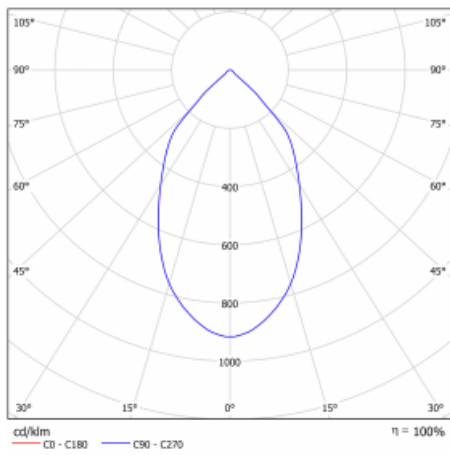

Type of installation	Recessed
Light distribution	Direct
Luminaire shape	Circular
Colour of the luminaires	White
Material	Aluminium
Lifetime	L80/B10 50 000 hours
Warranty	60 months
Description of luminaires	Luminaire recessed
Dimensions	∅ 226 mm × 110 mm
Weight	1.1 kg
Type of optical system	Plain aluminium reflector
Luminous flux	2670 lm ± 10 %
Colour Temperature	3000 K warm white
Luminous efficacy	109 lm/W
MacAdam Light source	3
Colour rendering index	80
UGR max. X=4H Y=8H, ρ=70,50,20	12.7

## Curve