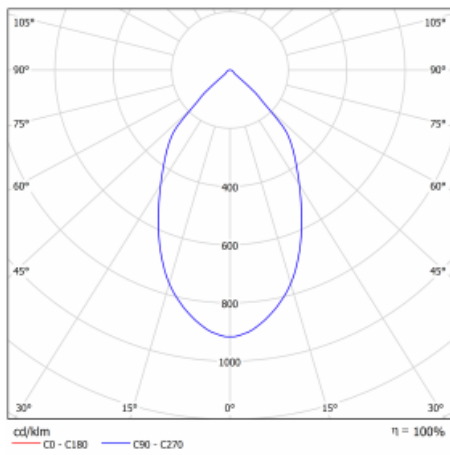

Luminaire

Ture

57-001L-10GHV/M/830, W +
00-00153M

It is a circular recessed luminaire of the downlight type with an excellent UGR index < 19 up to 3000 lm, which means that the luminaire does not dazzle. The luminaire is suitable for offices, meeting rooms and, thanks to special sources, also for showrooms. RealWhite highlights the white, StrongColour highlights the selected colour, and RealColour emphasizes the colour of the object. With Tunable White you can set the colour temperature according to the time of day. With the help of these sources, the illuminated objects will look even more attractive. The IP54 class means high level of protection against the penetration of water and foreign matter. Thus, you can use this luminaire even in a demanding environment, such as a wellness centre. Its efficacy is up to 118 lm/W. Ture is available in three versions – a small luminaire with a diameter of 145 mm, a medium luminaire with a diameter of 185 mm and the largest luminaire with a diameter of 226 mm.

Type of installation	Recessed
Light distribution	Direct
Luminaire shape	Circular
Colour of the luminaires	White
Material	Aluminium
Lifetime	L80/B10 50 000 hours
Warranty	5 years
Description of luminaires	Luminaire recessed
Dimensions	∅ 226 mm × 110 mm
Weight	1.1 kg
Type of optical system	Plain aluminium reflector
Luminous flux*	2670 lm
Colour Temperature	3000 K warm white
Luminous efficacy	109 lm/W
MacAdam Light source	3
Colour rendering index	80
UGR max. X=4H Y=8H, ρ=70,50,20	12.7

Technical drawing

Luminaire power input* 24.5 W

Connection of the luminaires ON/OFF + 1h emergency

Electrical voltage 220-240V

Frequency 50/60Hz

☐ CE IP 54

* $\pm 10\%$

Curve