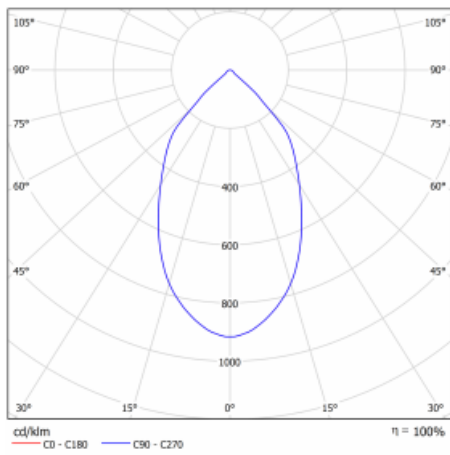

Type of installation	Recessed
Light distribution	Direct
Luminaire shape	Circular
Colour of the luminaires	White
Material	Aluminium
Lifetime	L80/B10 50 000 hours
Warranty	5 years
Description of luminaires	Luminaire recessed
Dimensions	∅ 226 mm × 110 mm
Weight	1.1 kg

Type of optical system	Plain aluminium reflector
Luminous flux*	2670 lm
Colour Temperature	3000 K warm white
Luminous efficacy	109 lm/W
MacAdam Light source	3
Colour rendering index	80
UGR max. X=4H Y=8H, ρ=70,50,20	12.7

Technical drawing

Luminaire power input* 24.5 W

Connection of the luminaires ON/OFF + 3h emergency

Electrical voltage 220-240V

Frequency 50/60Hz

☐ CE IP 54

* $\pm 10\%$

Curve