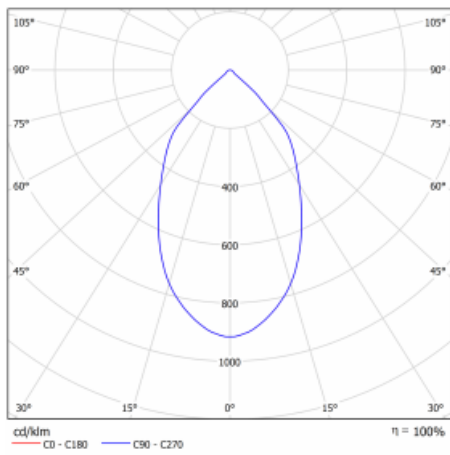

Type of installation	Recessed
Light distribution	Direct
Luminaire shape	Circular
Colour of the luminaires	White
Material	Aluminium
Lifetime	L80/B10 50 000 hours
Warranty	5 years
Description of luminaires	Luminaire recessed
Dimensions	∅ 226 mm × 110 mm
Weight	1.1 kg

Type of optical system	Plain aluminium reflector
Luminous flux*	2110 lm
Colour Temperature	3000 K warm white
Luminous efficacy	117 lm/W
MacAdam Light source	3
Colour rendering index	80
UGR max. X=4H Y=8H, ρ=70,50,20	11.8

## Curve