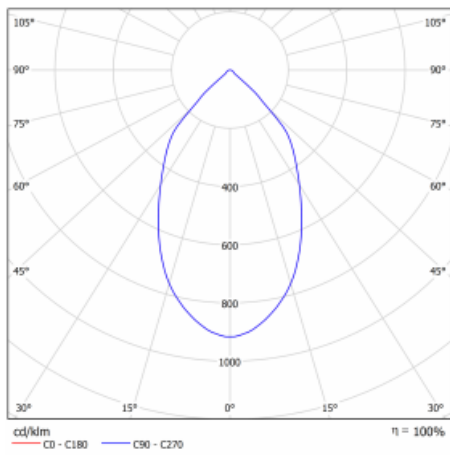

Luminaire

Ture

57-001L-10GHV/M/830, W +
00-00152M

It is a circular recessed luminaire of the downlight type with an excellent UGR index <math><19</math> up to 3000 lm, which means that the luminaire does not dazzle. The luminaire is suitable for offices, meeting rooms and, thanks to special sources, also for showrooms. RealWhite highlights the white, StrongColour highlights the selected colour, and RealColour emphasizes the colour of the object. With Tunable White you can set the colour temperature according to the time of day. With the help of these sources, the illuminated objects will look even more attractive. The IP54 class means high level of protection against the penetration of water and foreign matter. Thus, you can use this luminaire even in a demanding environment, such as a wellness centre. Its efficacy is up to 118 lm/W. Ture is available in three versions – a small luminaire with a diameter of 145 mm, a medium luminaire with a diameter of 185 mm and the largest luminaire with a diameter of 226 mm.

Type of installation	Recessed
Light distribution	Direct
Luminaire shape	Circular
Colour of the luminaires	White
Material	Aluminium
Lifetime	L80/B10 50 000 hours
Warranty	60 months
Description of luminaires	Luminaire recessed
Dimensions	∅ 226 mm × 110 mm
Weight	1.1 kg

Type of optical system	Plain aluminium reflector
Luminous flux	2110 lm ± 10 %
Colour Temperature	3000 K warm white
Luminous efficacy	117 lm/W
MacAdam Light source	3
Colour rendering index	80
UGR max. X=4H Y=8H, ρ=70,50,20	11.8

Technical drawing

Luminaire power input 18 W \pm 10 %

Connection of the luminaires Electronic ballast non-dimmable with 1h emergency

Electrical voltage 220-240V

Frequency 50/60Hz

☐ CE IP 54

Curve

Downloads