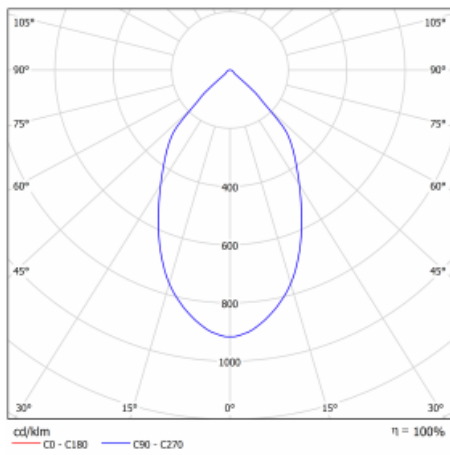

Luminaire

Ture

57-001L-10GHV/M/830, W +
00-00152M3

It is a circular recessed luminaire of the downlight type with an excellent UGR index < 19 up to 3000 lm, which means that the luminaire does not dazzle. The luminaire is suitable for offices, meeting rooms and, thanks to special sources, also for showrooms. RealWhite highlights the white, StrongColour highlights the selected colour, and RealColour emphasizes the colour of the object. With Tunable White you can set the colour temperature according to the time of day. With the help of these sources, the illuminated objects will look even more attractive. The IP54 class means high level of protection against the penetration of water and foreign matter. Thus, you can use this luminaire even in a demanding environment, such as a wellness centre. Its efficacy is up to 118 lm/W. Ture is available in three versions – a small luminaire with a diameter of 145 mm, a medium luminaire with a diameter of 185 mm and the largest luminaire with a diameter of 226 mm.

Type of installation	Recessed
Light distribution	Direct
Luminaire shape	Circular
Colour of the luminaires	White
Material	Aluminium
Lifetime	L80/B10 50 000 hours
Warranty	5 years
Description of luminaires	Luminaire recessed
Dimensions	∅ 226 mm × 110 mm
Weight	1.1 kg
Type of optical system	Plain aluminium reflector
Luminous flux*	2110 lm
Colour Temperature	3000 K warm white
Luminous efficacy	117 lm/W
MacAdam Light source	3
Colour rendering index	80
UGR max. X=4H Y=8H, ρ=70,50,20	11.8

Technical drawing

Luminaire power input* 18 W

Connection of the luminaires ON/OFF + 3h emergency

Electrical voltage 220-240V

Frequency 50/60Hz

☐ CE IP 54

* $\pm 10\%$

Curve