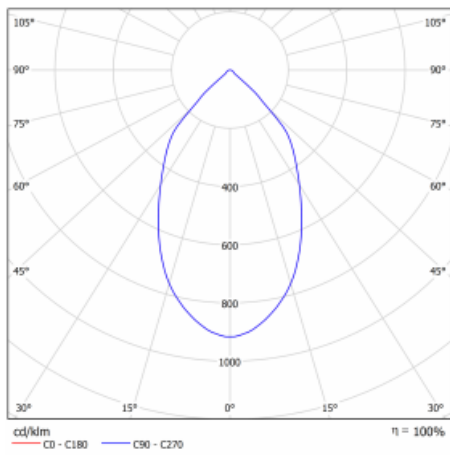

Luminaire

Ture

57-001L-10GHV/M/830, W +
00-00152M3

It is a circular recessed luminaire of the downlight type with an excellent UGR index <math><19</math> up to 3000 lm, which means that the luminaire does not dazzle. The luminaire is suitable for offices, meeting rooms and, thanks to special sources, also for showrooms. RealWhite highlights the white, StrongColour highlights the selected colour, and RealColour emphasizes the colour of the object. With Tunable White you can set the colour temperature according to the time of day. With the help of these sources, the illuminated objects will look even more attractive. The IP54 class means high level of protection against the penetration of water and foreign matter. Thus, you can use this luminaire even in a demanding environment, such as a wellness centre. Its efficacy is up to 118 lm/W. Ture is available in three versions – a small luminaire with a diameter of 145 mm, a medium luminaire with a diameter of 185 mm and the largest luminaire with a diameter of 226 mm.

Type of installation	Recessed
Light distribution	Direct
Luminaire shape	Circular
Colour of the luminaires	White
Material	Aluminium
Lifetime	L80/B10 50 000 hours
Warranty	60 months
Description of luminaires	Luminaire recessed
Dimensions	∅ 226 mm × 110 mm
Weight	1.1 kg

Type of optical system	Plain aluminium reflector
Luminous flux	2110 lm ± 10 %
Colour Temperature	3000 K warm white
Luminous efficacy	117 lm/W
MacAdam Light source	3
Colour rendering index	80
UGR max. X=4H Y=8H, ρ=70,50,20	11.8

Technical drawing

Luminaire power input 18 W \pm 10 %

Connection of the luminaires Electronic ballast non-dimmable with 3h emergency

Electrical voltage 220-240V

Frequency 50/60Hz

☐ CE IP 54

Curve

Downloads