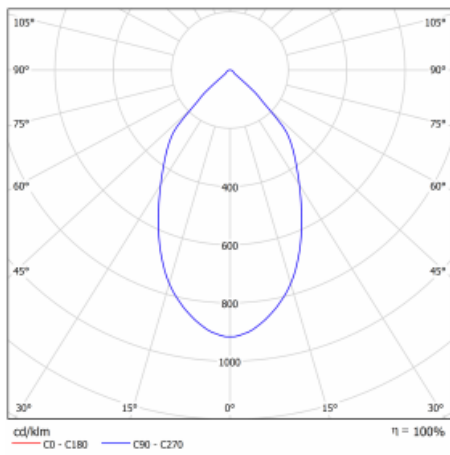

Luminaire

Ture

57-001L-10GHV/M/830, W +
00-00151M

It is a circular recessed luminaire of the downlight type with an excellent UGR index <math><19</math> up to 3000 lm, which means that the luminaire does not dazzle. The luminaire is suitable for offices, meeting rooms and, thanks to special sources, also for showrooms. RealWhite highlights the white, StrongColour highlights the selected colour, and RealColour emphasizes the colour of the object. With Tunable White you can set the colour temperature according to the time of day. With the help of these sources, the illuminated objects will look even more attractive. The IP54 class means high level of protection against the penetration of water and foreign matter. Thus, you can use this luminaire even in a demanding environment, such as a wellness centre. Its efficacy is up to 118 lm/W. Ture is available in three versions – a small luminaire with a diameter of 145 mm, a medium luminaire with a diameter of 185 mm and the largest luminaire with a diameter of 226 mm.

Type of installation	Recessed
Light distribution	Direct
Luminaire shape	Circular
Colour of the luminaires	White
Material	Aluminium
Lifetime	L80/B10 50 000 hours
Warranty	60 months
Description of luminaires	Luminaire recessed
Dimensions	∅ 226 mm × 110 mm
Weight	1.1 kg

Type of optical system	Plain aluminium reflector
Luminous flux	1240 lm ± 10 %
Colour Temperature	3000 K warm white
Luminous efficacy	129 lm/W
MacAdam Light source	3
Colour rendering index	80
UGR max. X=4H Y=8H, ρ=70,50,20	10

Technical drawing

Luminaire power input 9.6 W \pm 10 %

Connection of the luminaires Electronic ballast non-dimmable with 1h emergency

Electrical voltage 220-240V

Frequency 50/60Hz

☐ CE IP 54

Curve

Downloads