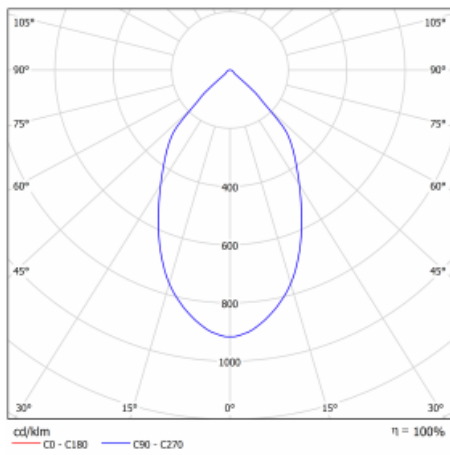

Luminaire

Ture

57-001L-10GHV/M/830, W +
00-00151M

It is a circular recessed luminaire of the downlight type with an excellent UGR index < 19 up to 3000 lm, which means that the luminaire does not dazzle. The luminaire is suitable for offices, meeting rooms and, thanks to special sources, also for showrooms. RealWhite highlights the white, StrongColour highlights the selected colour, and RealColour emphasizes the colour of the object. With Tunable White you can set the colour temperature according to the time of day. With the help of these sources, the illuminated objects will look even more attractive. The IP54 class means high level of protection against the penetration of water and foreign matter. Thus, you can use this luminaire even in a demanding environment, such as a wellness centre. Its efficacy is up to 118 lm/W. Ture is available in three versions – a small luminaire with a diameter of 145 mm, a medium luminaire with a diameter of 185 mm and the largest luminaire with a diameter of 226 mm.

Type of installation	Recessed
Light distribution	Direct
Luminaire shape	Circular
Colour of the luminaires	White
Material	Aluminium
Lifetime	L80/B10 50 000 hours
Warranty	5 years
Description of luminaires	Luminaire recessed
Dimensions	∅ 226 mm × 110 mm
Weight	1.1 kg
Type of optical system	Plain aluminium reflector
Luminous flux*	1240 lm
Colour Temperature	3000 K warm white
Luminous efficacy	129 lm/W
MacAdam Light source	3
Colour rendering index	80
UGR max. X=4H Y=8H, ρ=70,50,20	10

Technical drawing

Luminaire power input* 9.6 W

Connection of the luminaires ON/OFF + 1h emergency

Electrical voltage 220-240V

Frequency 50/60Hz

☐ CE IP 54

* $\pm 10\%$

Curve