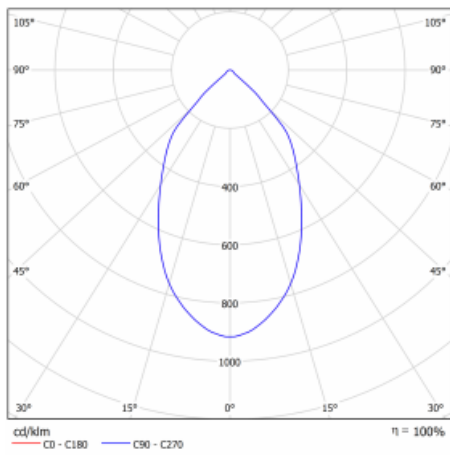

Type of installation	Recessed
Light distribution	Direct
Luminaire shape	Circular
Colour of the luminaires	White
Material	Aluminium
Lifetime	L80/B10 50 000 hours
Warranty	60 months
Description of luminaires	Luminaire recessed
Dimensions	∅ 226 mm × 110 mm
Weight	1.1 kg

Type of optical system	Plain aluminium reflector
Luminous flux	1240 lm ± 10 %
Colour Temperature	3000 K warm white
Luminous efficacy	129 lm/W
MacAdam Light source	3
Colour rendering index	80
UGR max. X=4H Y=8H, ρ=70,50,20	10

Technical drawing

Luminaire power input 9.6 W \pm 10 %

Connection of the luminaires Electronic ballast non-dimmable with 3h emergency

Electrical voltage 220-240V

Frequency 50/60Hz

☐ CE IP 54

Curve

Downloads