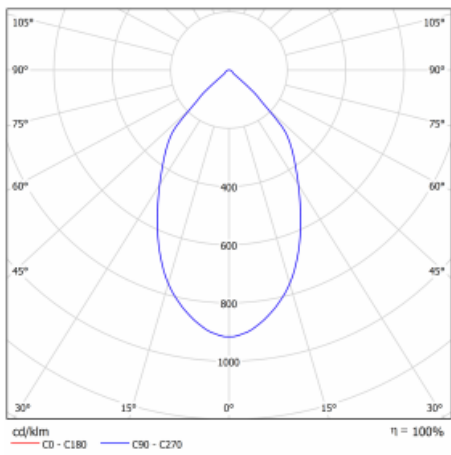

Luminaire

Ture

57-001L-10GHV/M/830, B +
00-00153M3

It is a circular recessed luminaire of the downlight type with an excellent UGR index < 19 up to 3000 lm, which means that the luminaire does not dazzle. The luminaire is suitable for offices, meeting rooms and, thanks to special sources, also for showrooms. RealWhite highlights the white, StrongColour highlights the selected colour, and RealColour emphasizes the colour of the object. With Tunable White you can set the colour temperature according to the time of day. With the help of these sources, the illuminated objects will look even more attractive. The IP54 class means high level of protection against the penetration of water and foreign matter. Thus, you can use this luminaire even in a demanding environment, such as a wellness centre. Its efficacy is up to 118 lm/W. Ture is available in three versions – a small luminaire with a diameter of 145 mm, a medium luminaire with a diameter of 185 mm and the largest luminaire with a diameter of 226 mm.

Type of installation	Recessed
Light distribution	Direct
Luminaire shape	Circular
Colour of the luminaires	Black
Material	Aluminium
Warranty	5 years
Description of luminaires	Luminaire recessed
Dimensions	ø 226 mm × 110 mm
Type of optical system	Plain aluminium reflector
Luminous flux*	2670 lm
Colour Temperature	3000 K warm white
Luminous efficacy	109 lm/W
MacAdam Light source	3
Colour rendering index	80
Luminaire power input*	24.5 W
Connection of the luminaires	ON/OFF + 3h emergency
Electrical voltage	220-240V
Frequency	50/60Hz

 **CE IP 54**

*±10 %

Technical drawing

Curve

Downloads

Installation instructions

Photos