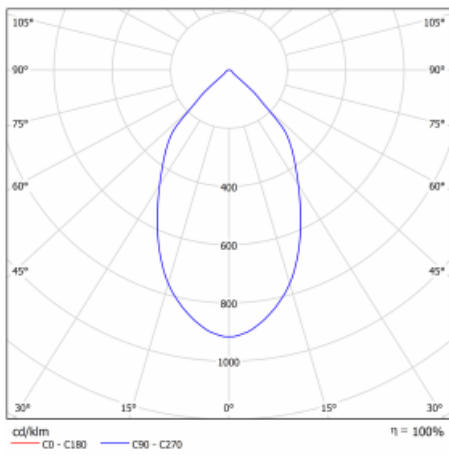

Luminaire

Ture

57-001L-10GHV/M/830, B +
00-00152M3

It is a circular recessed luminaire of the downlight type with an excellent UGR index < 19 up to 3000 lm, which means that the luminaire does not dazzle. The luminaire is suitable for offices, meeting rooms and, thanks to special sources, also for showrooms. RealWhite highlights the white, StrongColour highlights the selected colour, and RealColour emphasizes the colour of the object. With Tunable White you can set the colour temperature according to the time of day. With the help of these sources, the illuminated objects will look even more attractive. The IP54 class means high level of protection against the penetration of water and foreign matter. Thus, you can use this luminaire even in a demanding environment, such as a wellness centre. Its efficacy is up to 118 lm/W. Ture is available in three versions – a small luminaire with a diameter of 145 mm, a medium luminaire with a diameter of 185 mm and the largest luminaire with a diameter of 226 mm.

Type of installation	Recessed
Light distribution	Direct
Luminaire shape	Circular
Colour of the luminaires	Black
Material	Aluminium
Warranty	5 years
Description of luminaires	Luminaire recessed
Dimensions	ø 226 mm × 110 mm
Type of optical system	Plain aluminium reflector
Luminous flux*	2110 lm
Colour Temperature	3000 K warm white
Luminous efficacy	117 lm/W
MacAdam Light source	3
Colour rendering index	80
Luminaire power input*	18 W
Connection of the luminaires	ON/OFF + 3h emergency
Electrical voltage	220-240V
Frequency	50/60Hz

 **CE IP 54**

*±10 %

Technical drawing

Curve

Downloads

Installation instructions

Photos