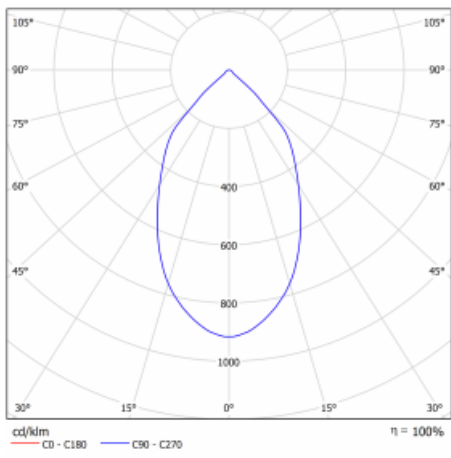

Luminaire

Ture

57-001L-10GHV/M/830, B +
00-00151M3

It is a circular recessed luminaire of the downlight type with an excellent UGR index < 19 up to 3000 lm, which means that the luminaire does not dazzle. The luminaire is suitable for offices, meeting rooms and, thanks to special sources, also for showrooms. RealWhite highlights the white, StrongColour highlights the selected colour, and RealColour emphasizes the colour of the object. With Tunable White you can set the colour temperature according to the time of day. With the help of these sources, the illuminated objects will look even more attractive. The IP54 class means high level of protection against the penetration of water and foreign matter. Thus, you can use this luminaire even in a demanding environment, such as a wellness centre. Its efficacy is up to 118 lm/W. Ture is available in three versions – a small luminaire with a diameter of 145 mm, a medium luminaire with a diameter of 185 mm and the largest luminaire with a diameter of 226 mm.

Type of installation	Recessed
Light distribution	Direct
Luminaire shape	Circular
Colour of the luminaires	Black
Material	Aluminium
Warranty	5 years
Description of luminaires	Luminaire recessed
Dimensions	∅ 226 mm × 110 mm
Type of optical system	Plain aluminium reflector
Luminous flux*	1240 lm
Colour Temperature	3000 K warm white
Luminous efficacy	129 lm/W
MacAdam Light source	3
Colour rendering index	80
Luminaire power input*	9.6 W
Connection of the luminaires	ON/OFF + 3h emergency
Electrical voltage	220-240V
Frequency	50/60Hz

 **CE IP 54**

*±10 %

Technical drawing

Curve

Downloads

Installation instructions

Photos