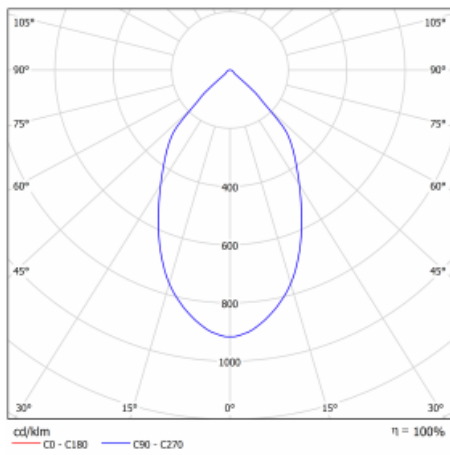

Luminaire

Ture

57-001L-10GHV/840, W +
00-00155DI

It is a circular recessed luminaire of the downlight type with an excellent UGR index < 19 up to 3000 lm, which means that the luminaire does not dazzle. The luminaire is suitable for offices, meeting rooms and, thanks to special sources, also for showrooms. RealWhite highlights the white, StrongColour highlights the selected colour, and RealColour emphasizes the colour of the object. With Tunable White you can set the colour temperature according to the time of day. With the help of these sources, the illuminated objects will look even more attractive. The IP54 class means high level of protection against the penetration of water and foreign matter. Thus, you can use this luminaire even in a demanding environment, such as a wellness centre. Its efficacy is up to 118 lm/W. Ture is available in three versions – a small luminaire with a diameter of 145 mm, a medium luminaire with a diameter of 185 mm and the largest luminaire with a diameter of 226 mm.

Type of installation	Recessed
Light distribution	Direct
Luminaire shape	Circular
Colour of the luminaires	White
Material	Aluminium
Lifetime	L80/B10 50 000 hours
Warranty	5 years
Description of luminaires	Luminaire recessed
Dimensions	∅ 226 mm × 110 mm
Weight	1 kg
Type of optical system	Plain aluminium reflector
Luminous flux*	2810 lm
Colour Temperature	4000 K cool white
Luminous efficacy	115 lm/W
MacAdam Light source	3
Colour rendering index	80
UGR max. X=4H Y=8H, ρ=70,50,20	12.8

Technical drawing

Luminaire power input* 24.5 W

Connection of the luminaires DALI

Electrical voltage 220-240V

Frequency 50/60Hz

☐ CE IP 54

* $\pm 10\%$

Curve