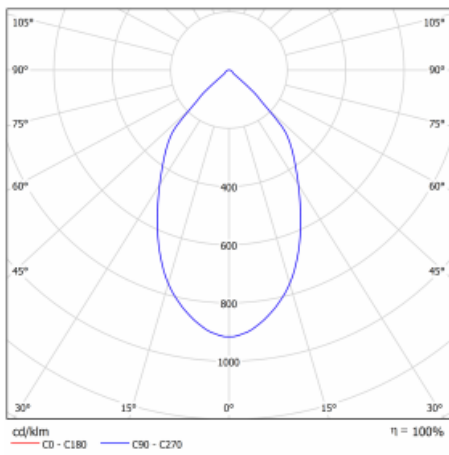

Luminaire

Ture

57-001L-10GHV/840, W +
00-00153EI

It is a circular recessed luminaire of the downlight type with an excellent UGR index < 19 up to 3000 lm, which means that the luminaire does not dazzle. The luminaire is suitable for offices, meeting rooms and, thanks to special sources, also for showrooms. RealWhite highlights the white, StrongColour highlights the selected colour, and RealColour emphasizes the colour of the object. With Tunable White you can set the colour temperature according to the time of day. With the help of these sources, the illuminated objects will look even more attractive. The IP54 class means high level of protection against the penetration of water and foreign matter. Thus, you can use this luminaire even in a demanding environment, such as a wellness centre. Its efficacy is up to 118 lm/W. Ture is available in three versions – a small luminaire with a diameter of 145 mm, a medium luminaire with a diameter of 185 mm and the largest luminaire with a diameter of 226 mm.

Type of installation	Recessed
Light distribution	Direct
Luminaire shape	Circular
Colour of the luminaires	White
Material	Aluminium
Lifetime	L80/B10 50 000 hours
Warranty	5 years
Description of luminaires	Luminaire recessed
Dimensions	∅ 226 mm × 110 mm
Weight	1 kg
Type of optical system	Plain aluminium reflector
Luminous flux*	2810 lm
Colour Temperature	4000 K cool white
Luminous efficacy	115 lm/W
MacAdam Light source	3
Colour rendering index	80
UGR max. X=4H Y=8H, ρ=70,50,20	12.8

Technical drawing

Luminaire power input* 24.5 W

Connection of the luminaires ON/OFF multiwatt

Electrical voltage 220-240V

Frequency 50/60Hz

☐ CE IP 54

* $\pm 10\%$

Curve