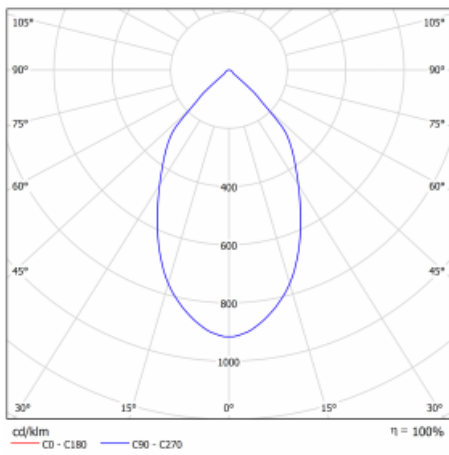

Luminaire

Ture

57-001L-10GHV/840, W +
00-00153E

It is a circular recessed luminaire of the downlight type with an excellent UGR index < 19 up to 3000 lm, which means that the luminaire does not dazzle. The luminaire is suitable for offices, meeting rooms and, thanks to special sources, also for showrooms. RealWhite highlights the white, StrongColour highlights the selected colour, and RealColour emphasizes the colour of the object. With Tunable White you can set the colour temperature according to the time of day. With the help of these sources, the illuminated objects will look even more attractive. The IP54 class means high level of protection against the penetration of water and foreign matter. Thus, you can use this luminaire even in a demanding environment, such as a wellness centre. Its efficacy is up to 118 lm/W. Ture is available in three versions – a small luminaire with a diameter of 145 mm, a medium luminaire with a diameter of 185 mm and the largest luminaire with a diameter of 226 mm.

Type of installation	Recessed
Light distribution	Direct
Luminaire shape	Circular
Colour of the luminaires	White
Material	Aluminium
Lifetime	L80/B10 50 000 hours
Warranty	5 years
Description of luminaires	Luminaire recessed
Dimensions	∅ 226 mm × 110 mm
Weight	1 kg
Type of optical system	Plain aluminium reflector
Luminous flux*	2810 lm
Colour Temperature	4000 K cool white
Luminous efficacy	115 lm/W
MacAdam Light source	3
Colour rendering index	80
UGR max. X=4H Y=8H, ρ=70,50,20	12.8

Technical drawing

Luminaire power input* 24.5 W

Connection of the luminaires ON/OFF

Electrical voltage 220-240V

Frequency 50/60Hz

☐ CE IP 54

* $\pm 10\%$

Curve