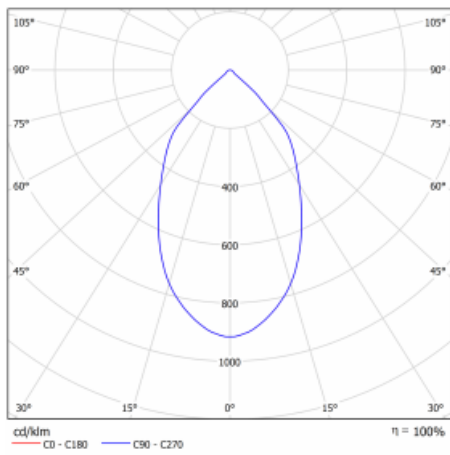

Luminaire

Ture

57-001L-10GHV/840, W +
00-00152E

It is a circular recessed luminaire of the downlight type with an excellent UGR index < 19 up to 3000 lm, which means that the luminaire does not dazzle. The luminaire is suitable for offices, meeting rooms and, thanks to special sources, also for showrooms. RealWhite highlights the white, StrongColour highlights the selected colour, and RealColour emphasizes the colour of the object. With Tunable White you can set the colour temperature according to the time of day. With the help of these sources, the illuminated objects will look even more attractive. The IP54 class means high level of protection against the penetration of water and foreign matter. Thus, you can use this luminaire even in a demanding environment, such as a wellness centre. Its efficacy is up to 118 lm/W. Ture is available in three versions – a small luminaire with a diameter of 145 mm, a medium luminaire with a diameter of 185 mm and the largest luminaire with a diameter of 226 mm.

Type of installation	Recessed
Light distribution	Direct
Luminaire shape	Circular
Colour of the luminaires	White
Material	Aluminium
Lifetime	L80/B10 50 000 hours
Warranty	5 years
Description of luminaires	Luminaire recessed
Dimensions	∅ 226 mm × 110 mm
Weight	1 kg
Type of optical system	Plain aluminium reflector
Luminous flux*	2220 lm
Colour Temperature	4000 K cool white
Luminous efficacy	123 lm/W
MacAdam Light source	3
Colour rendering index	80
UGR max. X=4H Y=8H, ρ=70,50,20	12

Technical drawing

Luminaire power input* 18 W

Connection of the luminaires ON/OFF

Electrical voltage 220-240V

Frequency 50/60Hz

☐ CE IP 54

* $\pm 10\%$

Curve