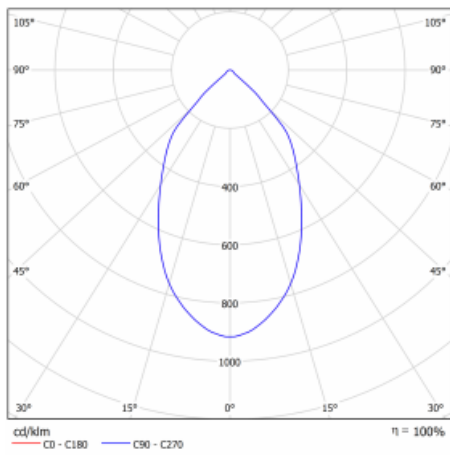

Luminaire

Ture

57-001L-10GHV/840, W +
00-00152E

It is a circular recessed luminaire of the downlight type with an excellent UGR index < 19 up to 3000 lm, which means that the luminaire does not dazzle. The luminaire is suitable for offices, meeting rooms and, thanks to special sources, also for showrooms. RealWhite highlights the white, StrongColour highlights the selected colour, and RealColour emphasizes the colour of the object. With Tunable White you can set the colour temperature according to the time of day. With the help of these sources, the illuminated objects will look even more attractive. The IP54 class means high level of protection against the penetration of water and foreign matter. Thus, you can use this luminaire even in a demanding environment, such as a wellness centre. Its efficacy is up to 118 lm/W. Ture is available in three versions – a small luminaire with a diameter of 145 mm, a medium luminaire with a diameter of 185 mm and the largest luminaire with a diameter of 226 mm.

Type of installation	Recessed
Light distribution	Direct
Luminaire shape	Circular
Colour of the luminaires	White
Material	Aluminium
Lifetime	L80/B10 50 000 hours
Warranty	60 months
Description of luminaires	Luminaire recessed
Dimensions	∅ 226 mm × 110 mm
Weight	1 kg
Type of optical system	Plain aluminium reflector
Luminous flux	2220 lm ± 10 %
Colour Temperature	4000 K cool white
Luminous efficacy	123 lm/W
MacAdam Light source	3
Colour rendering index	80
UGR max. X=4H Y=8H, ρ=70,50,20	12

Technical drawing

Luminaire power input 18 W \pm 10 %

Connection of the luminaires Electronic ballast non-dimmable

Electrical voltage 220-240V

Frequency 50/60Hz

☐ CE IP 54

Curve

Downloads