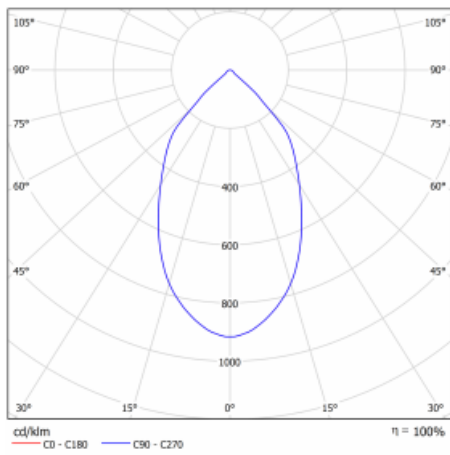

Luminaire

Ture

57-001L-10GHV/840, W +
00-00151E

It is a circular recessed luminaire of the downlight type with an excellent UGR index < 19 up to 3000 lm, which means that the luminaire does not dazzle. The luminaire is suitable for offices, meeting rooms and, thanks to special sources, also for showrooms. RealWhite highlights the white, StrongColour highlights the selected colour, and RealColour emphasizes the colour of the object. With Tunable White you can set the colour temperature according to the time of day. With the help of these sources, the illuminated objects will look even more attractive. The IP54 class means high level of protection against the penetration of water and foreign matter. Thus, you can use this luminaire even in a demanding environment, such as a wellness centre. Its efficacy is up to 118 lm/W. Ture is available in three versions – a small luminaire with a diameter of 145 mm, a medium luminaire with a diameter of 185 mm and the largest luminaire with a diameter of 226 mm.

Type of installation	Recessed
Light distribution	Direct
Luminaire shape	Circular
Colour of the luminaires	White
Material	Aluminium
Lifetime	L80/B10 50 000 hours
Warranty	5 years
Description of luminaires	Luminaire recessed
Dimensions	ø 226 mm × 110 mm
Weight	1 kg
Type of optical system	Plain aluminium reflector
Luminous flux*	1310 lm
Colour Temperature	4000 K cool white
Luminous efficacy	136 lm/W
MacAdam Light source	3
Colour rendering index	80
UGR max. X=4H Y=8H, ρ=70,50,20	10.2

Technical drawing

Luminaire power input* 9.6 W

Connection of the luminaires ON/OFF

Electrical voltage 220-240V

Frequency 50/60Hz

☐ CE IP 54

* $\pm 10\%$

Curve