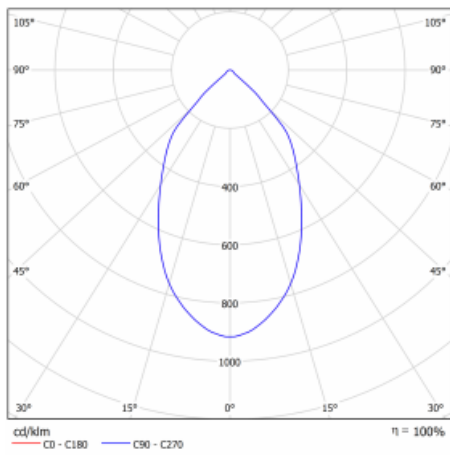

Luminaire

Ture

57-001L-10GHV/840, W +
00-00151E

It is a circular recessed luminaire of the downlight type with an excellent UGR index < 19 up to 3000 lm, which means that the luminaire does not dazzle. The luminaire is suitable for offices, meeting rooms and, thanks to special sources, also for showrooms. RealWhite highlights the white, StrongColour highlights the selected colour, and RealColour emphasizes the colour of the object. With Tunable White you can set the colour temperature according to the time of day. With the help of these sources, the illuminated objects will look even more attractive. The IP54 class means high level of protection against the penetration of water and foreign matter. Thus, you can use this luminaire even in a demanding environment, such as a wellness centre. Its efficacy is up to 118 lm/W. Ture is available in three versions – a small luminaire with a diameter of 145 mm, a medium luminaire with a diameter of 185 mm and the largest luminaire with a diameter of 226 mm.

Type of installation	Recessed
Light distribution	Direct
Luminaire shape	Circular
Colour of the luminaires	White
Material	Aluminium
Lifetime	L80/B10 50 000 hours
Warranty	60 months
Description of luminaires	Luminaire recessed
Dimensions	∅ 226 mm × 110 mm
Weight	1 kg
Type of optical system	Plain aluminium reflector
Luminous flux	1310 lm ± 10 %
Colour Temperature	4000 K cool white
Luminous efficacy	136 lm/W
MacAdam Light source	3
Colour rendering index	80
UGR max. X=4H Y=8H, ρ=70,50,20	10.2

Technical drawing

Luminaire power input 9.6 W \pm 10 %

Connection of the luminaires Electronic ballast non-dimmable

Electrical voltage 220-240V

Frequency 50/60Hz

☐ CE IP 54

Curve

Downloads