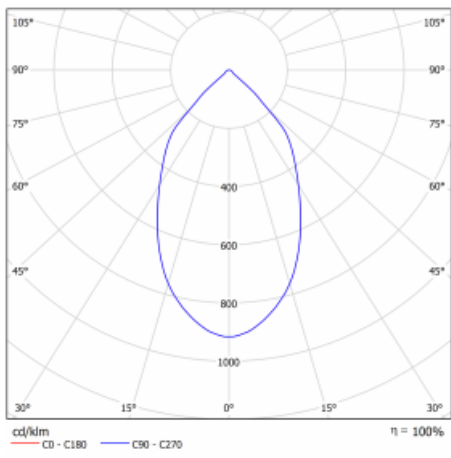

Luminaire

Ture

57-001L-10GHV/840, B +
00-00155DI

It is a circular recessed luminaire of the downlight type with an excellent UGR index < 19 up to 3000 lm, which means that the luminaire does not dazzle. The luminaire is suitable for offices, meeting rooms and, thanks to special sources, also for showrooms. RealWhite highlights the white, StrongColour highlights the selected colour, and RealColour emphasizes the colour of the object. With Tunable White you can set the colour temperature according to the time of day. With the help of these sources, the illuminated objects will look even more attractive. The IP54 class means high level of protection against the penetration of water and foreign matter. Thus, you can use this luminaire even in a demanding environment, such as a wellness centre. Its efficacy is up to 118 lm/W. Ture is available in three versions – a small luminaire with a diameter of 145 mm, a medium luminaire with a diameter of 185 mm and the largest luminaire with a diameter of 226 mm.

Type of installation	Recessed
Light distribution	Direct
Luminaire shape	Circular
Colour of the luminaires	Black
Material	Aluminium
Warranty	5 years
Description of luminaires	Luminaire recessed
Dimensions	ø 226 mm × 110 mm
Type of optical system	Plain aluminium reflector
Luminous flux*	2810 lm
Colour Temperature	4000 K cool white
Luminous efficacy	115 lm/W
MacAdam Light source	3
Colour rendering index	80
Luminaire power input*	24.5 W
Connection of the luminaires	DALI
Electrical voltage	220-240V
Frequency	50/60Hz

 **CE IP 54**

*±10 %

Technical drawing

Curve

Downloads

Installation instructions

Photos