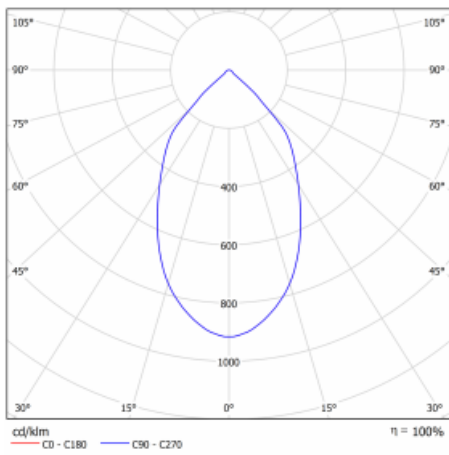

Luminaire

Ture

57-001L-10GHV/830, W +
00-00155DI

It is a circular recessed luminaire of the downlight type with an excellent UGR index < 19 up to 3000 lm, which means that the luminaire does not dazzle. The luminaire is suitable for offices, meeting rooms and, thanks to special sources, also for showrooms. RealWhite highlights the white, StrongColour highlights the selected colour, and RealColour emphasizes the colour of the object. With Tunable White you can set the colour temperature according to the time of day. With the help of these sources, the illuminated objects will look even more attractive. The IP54 class means high level of protection against the penetration of water and foreign matter. Thus, you can use this luminaire even in a demanding environment, such as a wellness centre. Its efficacy is up to 118 lm/W. Ture is available in three versions – a small luminaire with a diameter of 145 mm, a medium luminaire with a diameter of 185 mm and the largest luminaire with a diameter of 226 mm.

Type of installation	Recessed
Light distribution	Direct
Luminaire shape	Circular
Colour of the luminaires	White
Material	Aluminium
Lifetime	L80/B10 50 000 hours
Warranty	5 years
Description of luminaires	Luminaire recessed
Dimensions	∅ 226 mm × 110 mm
Type of optical system	Plain aluminium reflector
Luminous flux*	2670 lm
Colour Temperature	3000 K warm white
Luminous efficacy	109 lm/W
MacAdam Light source	3
Colour rendering index	80
UGR max. X=4H Y=8H, ρ=70,50,20	12.7
Luminaire power input*	24.5 W
Connection of the luminaires	DALI
Electrical voltage	220-240V
Frequency	50/60Hz

 **CE IP 54**

*±10 %

Technical drawing

Curve

Downloads

Installation instructions

Photos