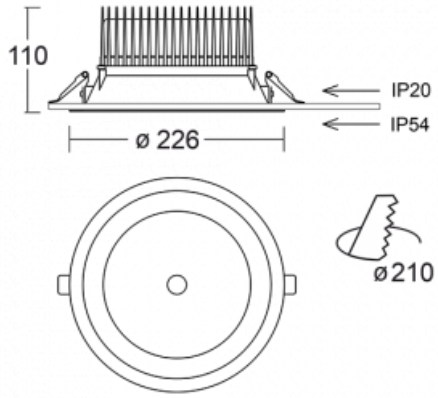

Luminaire

Ture

57-001L-10GHV/830, W +
00-00155DI

It is a circular recessed luminaire of the downlight type with an excellent UGR index < 19 up to 3000 lm, which means that the luminaire does not dazzle. The luminaire is suitable for offices, meeting rooms and, thanks to special sources, also for showrooms. RealWhite highlights the white, StrongColour highlights the selected colour, and RealColour emphasizes the colour of the object. With Tunable White you can set the colour temperature according to the time of day. With the help of these sources, the illuminated objects will look even more attractive. The IP54 class means high level of protection against the penetration of water and foreign matter. Thus, you can use this luminaire even in a demanding environment, such as a wellness centre. Its efficacy is up to 118 lm/W. Ture is available in three versions – a small luminaire with a diameter of 145 mm, a medium luminaire with a diameter of 185 mm and the largest luminaire with a diameter of 226 mm.

Type of installation	Recessed
Light distribution	Direct
Luminaire shape	Circular
Colour of the luminaires	White
Material	Aluminium
Lifetime	L80/B10 50 000 hours
Warranty	5 years
Description of luminaires	Luminaire recessed
Dimensions	∅ 226 mm × 110 mm
Type of optical system	Plain aluminium reflector
Luminous flux*	2670 lm
Colour Temperature	3000 K warm white
Luminous efficacy	109 lm/W
MacAdam Light source	3
Colour rendering index	80
UGR max. X=4H Y=8H, ρ=70,50,20	12.7
Luminaire power input*	24.5 W
Connection of the luminaires	DALI
Electrical voltage	220-240V
Frequency	50/60Hz

 **CE IP 54**

*±10 %

Technical drawing

Curve

Downloads

Installation instructions

Photos