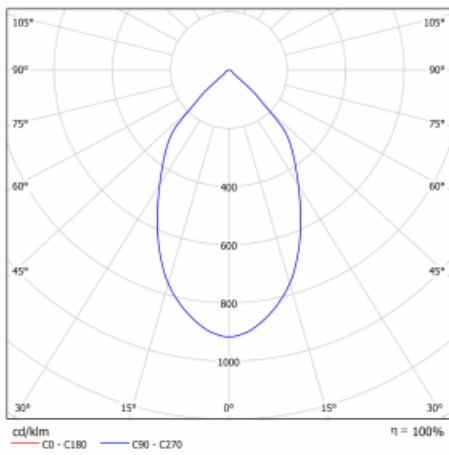

Luminaire

Ture

57-001L-10GHV/830, W +
00-00153EI

It is a circular recessed luminaire of the downlight type with an excellent UGR index < 19 up to 3000 lm, which means that the luminaire does not dazzle. The luminaire is suitable for offices, meeting rooms and, thanks to special sources, also for showrooms. RealWhite highlights the white, StrongColour highlights the selected colour, and RealColour emphasizes the colour of the object. With Tunable White you can set the colour temperature according to the time of day. With the help of these sources, the illuminated objects will look even more attractive. The IP54 class means high level of protection against the penetration of water and foreign matter. Thus, you can use this luminaire even in a demanding environment, such as a wellness centre. Its efficacy is up to 118 lm/W. Ture is available in three versions – a small luminaire with a diameter of 145 mm, a medium luminaire with a diameter of 185 mm and the largest luminaire with a diameter of 226 mm.

Type of installation	Recessed
Light distribution	Direct
Luminaire shape	Circular
Colour of the luminaires	White
Material	Aluminium
Lifetime	L80/B10 50 000 hours
Warranty	5 years
Description of luminaires	Luminaire recessed
Dimensions	∅ 226 mm × 110 mm
Type of optical system	Plain aluminium reflector
Luminous flux*	2670 lm
Colour Temperature	3000 K warm white
Luminous efficacy	109 lm/W
MacAdam Light source	3
Colour rendering index	80
UGR max. X=4H Y=8H, ρ=70,50,20	12.7
Luminaire power input*	24.5 W
Connection of the luminaires	ON/OFF multiwatt
Electrical voltage	220-240V
Frequency	50/60Hz

 **CE IP 54**

*±10 %

Technical drawing

Curve

Downloads

Installation instructions

Photos