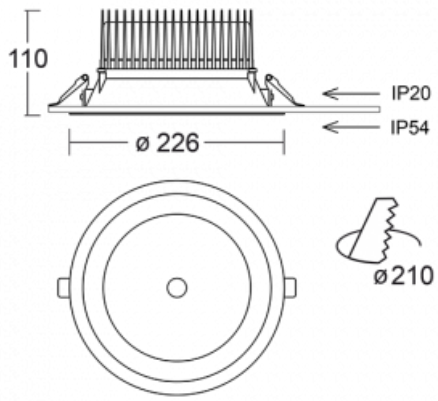

Luminaire

Ture

57-001L-10GHV/830, W +
00-00153E

It is a circular recessed luminaire of the downlight type with an excellent UGR index < 19 up to 3000 lm, which means that the luminaire does not dazzle. The luminaire is suitable for offices, meeting rooms and, thanks to special sources, also for showrooms. RealWhite highlights the white, StrongColour highlights the selected colour, and RealColour emphasizes the colour of the object. With Tunable White you can set the colour temperature according to the time of day. With the help of these sources, the illuminated objects will look even more attractive. The IP54 class means high level of protection against the penetration of water and foreign matter. Thus, you can use this luminaire even in a demanding environment, such as a wellness centre. Its efficacy is up to 118 lm/W. Ture is available in three versions – a small luminaire with a diameter of 145 mm, a medium luminaire with a diameter of 185 mm and the largest luminaire with a diameter of 226 mm.

Type of installation	Recessed
Light distribution	Direct
Luminaire shape	Circular
Colour of the luminaires	White
Material	Aluminium
Lifetime	L80/B10 50 000 hours
Warranty	5 years
Description of luminaires	Luminaire recessed
Dimensions	∅ 226 mm × 110 mm
Type of optical system	Plain aluminium reflector
Luminous flux*	2670 lm
Colour Temperature	3000 K warm white
Luminous efficacy	109 lm/W
MacAdam Light source	3
Colour rendering index	80
UGR max. X=4H Y=8H, ρ=70,50,20	12.7
Luminaire power input*	24.5 W
Connection of the luminaires	ON/OFF
Electrical voltage	220-240V
Frequency	50/60Hz

 **CE IP 54**

*±10 %

Technical drawing

Curve

Downloads

Installation instructions

Photos