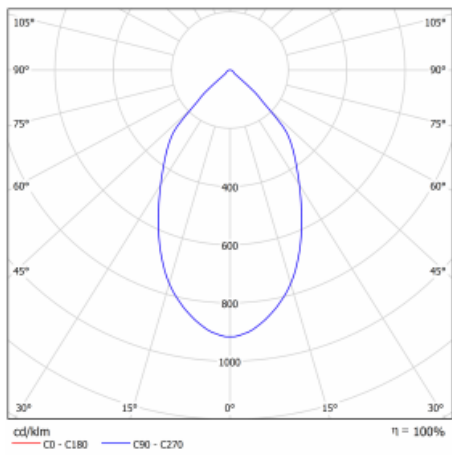

Luminaire

Ture

57-001L-10GHV/830, W +
00-00153E

It is a circular recessed luminaire of the downlight type with an excellent UGR index < 19 up to 3000 lm, which means that the luminaire does not dazzle. The luminaire is suitable for offices, meeting rooms and, thanks to special sources, also for showrooms. RealWhite highlights the white, StrongColour highlights the selected colour, and RealColour emphasizes the colour of the object. With Tunable White you can set the colour temperature according to the time of day. With the help of these sources, the illuminated objects will look even more attractive. The IP54 class means high level of protection against the penetration of water and foreign matter. Thus, you can use this luminaire even in a demanding environment, such as a wellness centre. Its efficacy is up to 118 lm/W. Ture is available in three versions – a small luminaire with a diameter of 145 mm, a medium luminaire with a diameter of 185 mm and the largest luminaire with a diameter of 226 mm.

Type of installation	Recessed
Light distribution	Direct
Luminaire shape	Circular
Colour of the luminaires	White
Material	Aluminium
Lifetime	L80/B10 50 000 hours
Warranty	5 years
Description of luminaires	Luminaire recessed
Dimensions	∅ 226 mm × 110 mm
Type of optical system	Plain aluminium reflector
Luminous flux*	2670 lm
Colour Temperature	3000 K warm white
Luminous efficacy	109 lm/W
MacAdam Light source	3
Colour rendering index	80
UGR max. X=4H Y=8H, ρ=70,50,20	12.7
Luminaire power input*	24.5 W
Connection of the luminaires	ON/OFF
Electrical voltage	220-240V
Frequency	50/60Hz

 **CE IP 54**

*±10 %

Technical drawing

Curve

Downloads

Installation instructions

Photos