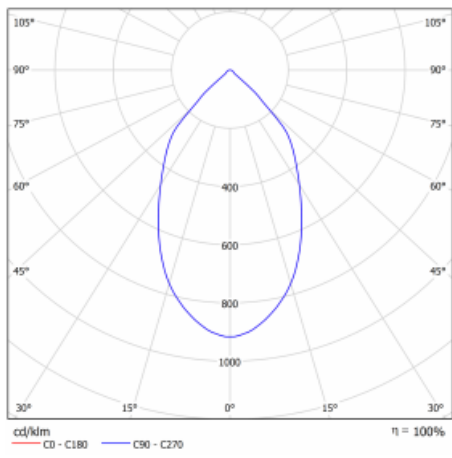

Technical drawing

Curve