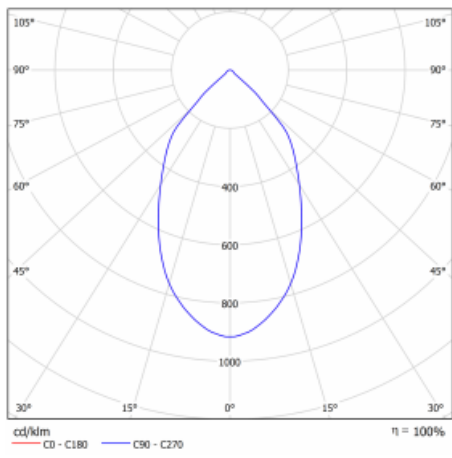

Luminaire

Ture

57-001L-10GHV/830, B +
00-00155DI

It is a circular recessed luminaire of the downlight type with an excellent UGR index < 19 up to 3000 lm, which means that the luminaire does not dazzle. The luminaire is suitable for offices, meeting rooms and, thanks to special sources, also for showrooms. RealWhite highlights the white, StrongColour highlights the selected colour, and RealColour emphasizes the colour of the object. With Tunable White you can set the colour temperature according to the time of day. With the help of these sources, the illuminated objects will look even more attractive. The IP54 class means high level of protection against the penetration of water and foreign matter. Thus, you can use this luminaire even in a demanding environment, such as a wellness centre. Its efficacy is up to 118 lm/W. Ture is available in three versions – a small luminaire with a diameter of 145 mm, a medium luminaire with a diameter of 185 mm and the largest luminaire with a diameter of 226 mm.

Type of installation	Recessed
Light distribution	Direct
Luminaire shape	Circular
Colour of the luminaires	Black
Material	Aluminium
Warranty	5 years
Description of luminaires	Luminaire recessed
Dimensions	∅ 226 mm × 110 mm
Type of optical system	Plain aluminium reflector
Luminous flux*	2670 lm
Colour Temperature	3000 K warm white
Luminous efficacy	109 lm/W
MacAdam Light source	3
Colour rendering index	80
Luminaire power input*	24.5 W
Connection of the luminaires	DALI
Electrical voltage	220-240V
Frequency	50/60Hz

 **CE IP 54**

*±10 %

Technical drawing

Curve

Downloads

Installation instructions

Photos