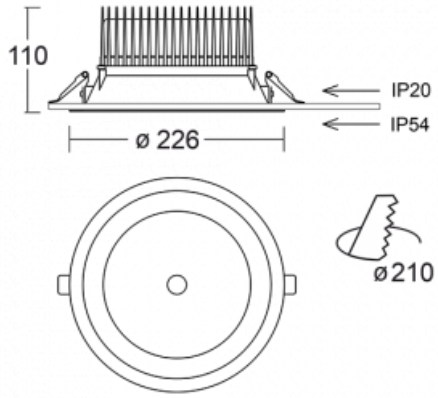

Luminaire

Ture

57-001L-10GHV/830, B + 00-00151E

It is a circular recessed luminaire of the downlight type with an excellent UGR index < 19 up to 3000 lm, which means that the luminaire does not dazzle. The luminaire is suitable for offices, meeting rooms and, thanks to special sources, also for showrooms. RealWhite highlights the white, StrongColour highlights the selected colour, and RealColour emphasizes the colour of the object. With Tunable White you can set the colour temperature according to the time of day. With the help of these sources, the illuminated objects will look even more attractive. The IP54 class means high level of protection against the penetration of water and foreign matter. Thus, you can use this luminaire even in a demanding environment, such as a wellness centre. Its efficacy is up to 118 lm/W. Ture is available in three versions – a small luminaire with a diameter of 145 mm, a medium luminaire with a diameter of 185 mm and the largest luminaire with a diameter of 226 mm.

Type of installation	Recessed
Light distribution	Direct
Luminaire shape	Circular
Colour of the luminaires	Black
Material	Aluminium
Warranty	5 years
Description of luminaires	Luminaire recessed
Dimensions	∅ 226 mm × 110 mm
Type of optical system	Plain aluminium reflector
Luminous flux*	1240 lm
Colour Temperature	3000 K warm white
Luminous efficacy	129 lm/W
MacAdam Light source	3
Colour rendering index	80
Luminaire power input*	9.6 W
Connection of the luminaires	ON/OFF
Electrical voltage	220-240V
Frequency	50/60Hz

 **CE IP 54**

*±10 %

Technical drawing

Curve

Downloads

Installation instructions

Photos