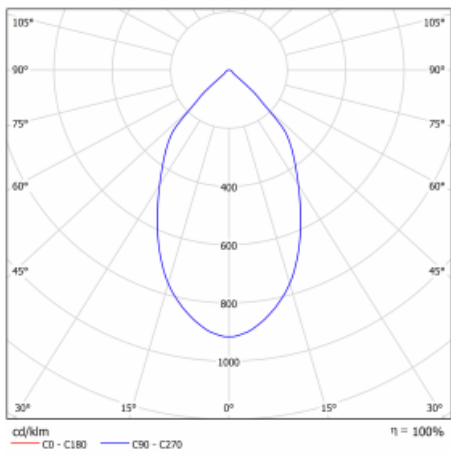

Luminaire

Ture

57-001L-10GHV/830, B + 00-00151E

It is a circular recessed luminaire of the downlight type with an excellent UGR index < 19 up to 3000 lm, which means that the luminaire does not dazzle. The luminaire is suitable for offices, meeting rooms and, thanks to special sources, also for showrooms. RealWhite highlights the white, StrongColour highlights the selected colour, and RealColour emphasizes the colour of the object. With Tunable White you can set the colour temperature according to the time of day. With the help of these sources, the illuminated objects will look even more attractive. The IP54 class means high level of protection against the penetration of water and foreign matter. Thus, you can use this luminaire even in a demanding environment, such as a wellness centre. Its efficacy is up to 118 lm/W. Ture is available in three versions – a small luminaire with a diameter of 145 mm, a medium luminaire with a diameter of 185 mm and the largest luminaire with a diameter of 226 mm.

Type of installation	Recessed
Light distribution	Direct
Luminaire shape	Circular
Colour of the luminaires	Black
Material	Aluminium
Warranty	5 years
Description of luminaires	Luminaire recessed
Dimensions	∅ 226 mm × 110 mm
Type of optical system	Plain aluminium reflector
Luminous flux*	1240 lm
Colour Temperature	3000 K warm white
Luminous efficacy	129 lm/W
MacAdam Light source	3
Colour rendering index	80
Luminaire power input*	9.6 W
Connection of the luminaires	ON/OFF
Electrical voltage	220-240V
Frequency	50/60Hz

 **CE IP 54**

*±10 %

Technical drawing

Curve

Downloads

Installation instructions

Photos