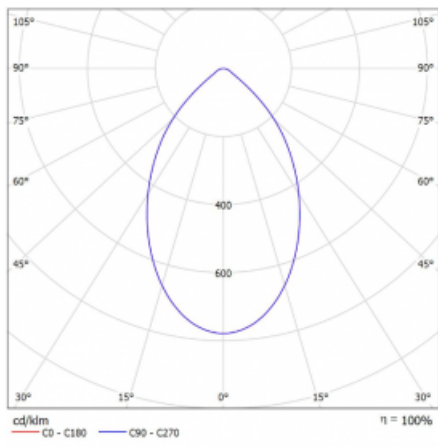

Luminaire

Ture

57-001K-10GHV/M/830, B +
00-00153M3I

It is a circular recessed luminaire of the downlight type with an excellent UGR index < 19 up to 3000 lm, which means that the luminaire does not dazzle. The luminaire is suitable for offices, meeting rooms and, thanks to special sources, also for showrooms. RealWhite highlights the white, StrongColour highlights the selected colour, and RealColour emphasizes the colour of the object. With Tunable White you can set the colour temperature according to the time of day. With the help of these sources, the illuminated objects will look even more attractive. The IP54 class means high level of protection against the penetration of water and foreign matter. Thus, you can use this luminaire even in a demanding environment, such as a wellness centre. Its efficacy is up to 118 lm/W. Ture is available in three versions – a small luminaire with a diameter of 145 mm, a medium luminaire with a diameter of 185 mm and the largest luminaire with a diameter of 226 mm.

Type of installation	Recessed
Light distribution	Direct
Luminaire shape	Circular
Colour of the luminaires	Black
Material	Aluminium
Warranty	5 years
Description of luminaires	Luminaire recessed
Dimensions	∅ 226 mm × 110 mm
DIR optical system	Opal diffuser
Luminous flux*	2400 lm
Colour Temperature	3000 K warm white
Luminous efficacy	98 lm/W
MacAdam Light source	3
Colour rendering index	80
Luminaire power input*	24.5 W
Connection of the luminaires	ON/OFF + 3h emergency
Electrical voltage	220-240V
Frequency	50/60Hz

 **CE IP 54**

*±10 %

Technical drawing

Curve

Downloads

Installation instructions

Photos