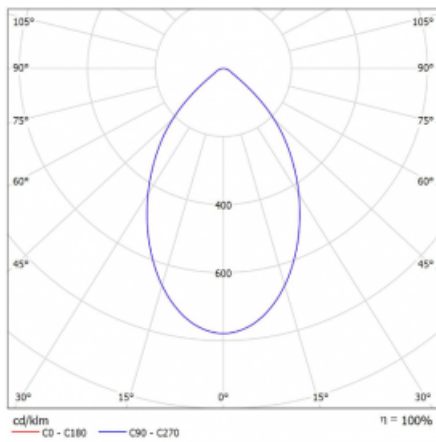

Type of optical system	Opal diffuser
Luminous flux*	2080 lm
Colour Temperature	4000 K cool white
Luminous efficacy	116 lm/W
MacAdam Light source	3
Colour rendering index	80
UGR max. X=4H Y=8H, ρ=70,50,20	17.3

## Technical drawing

Luminaire power input\* 18 W

Connection of the luminaires ON/OFF

Electrical voltage 220-240V

Frequency 50/60Hz

☐ CE IP 54

\* $\pm 10\%$

## Curve