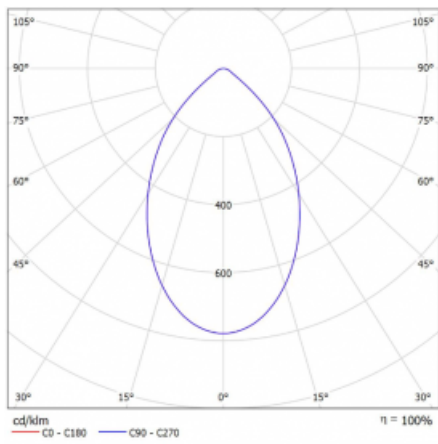

Technical drawing

Curve