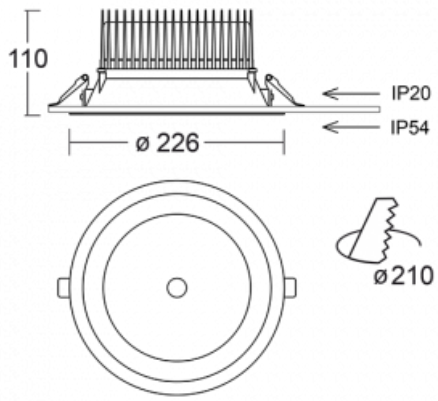

Technical drawing