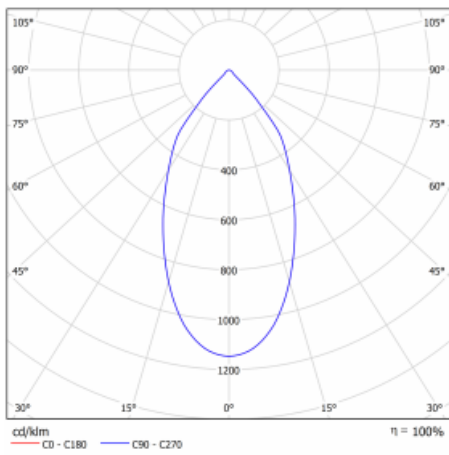

Luminaire

Ture

56-001L-10GHV/M/840, W +
00-00153MI

It is a circular recessed luminaire of the downlight type with an excellent UGR index <math><19</math> up to 3000 lm, which means that the luminaire does not dazzle. The luminaire is suitable for offices, meeting rooms and, thanks to special sources, also for showrooms. RealWhite highlights the white, StrongColour highlights the selected colour, and RealColour emphasizes the colour of the object. With Tunable White you can set the colour temperature according to the time of day. With the help of these sources, the illuminated objects will look even more attractive. The IP54 class means high level of protection against the penetration of water and foreign matter. Thus, you can use this luminaire even in a demanding environment, such as a wellness centre. Its efficacy is up to 118 lm/W. Ture is available in three versions – a small luminaire with a diameter of 145 mm, a medium luminaire with a diameter of 185 mm and the largest luminaire with a diameter of 226 mm.

Type of installation	Recessed
Light distribution	Direct
Luminaire shape	Circular
Colour of the luminaires	White
Material	Aluminium
Lifetime	L80/B20 50 000 hours
Warranty	5 years
Description of luminaires	Luminaire recessed
Dimensions	\varnothing 185 mm × 100 mm
Type of optical system	Plain aluminium reflector
Luminous flux*	2810 lm
Colour Temperature	4000 K cool white
Luminous efficacy	115 lm/W
MacAdam Light source	3
Colour rendering index	80
UGR max. X=4H Y=8H, $\rho=70,50,20$	13.3
Luminaire power input*	24.5 W
Connection of the luminaires	ON/OFF + 1h emergency
Electrical voltage	220-240V
Frequency	50/60Hz

 **CE IP 54**

* $\pm 10\%$

Technical drawing

Curve

Downloads

Installation instructions

Photos