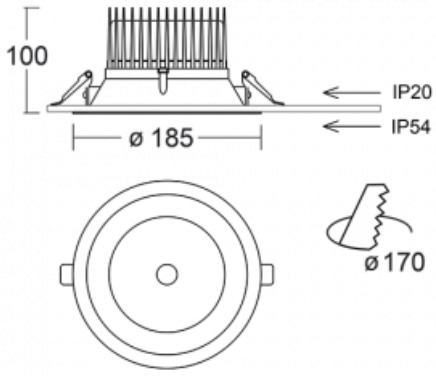

Luminaire

Ture

56-001L-10GHV/M/840, W +
00-00151M

It is a circular recessed luminaire of the downlight type with an excellent UGR index < 19 up to 3000 lm, which means that the luminaire does not dazzle. The luminaire is suitable for offices, meeting rooms and, thanks to special sources, also for showrooms. RealWhite highlights the white, StrongColour highlights the selected colour, and RealColour emphasizes the colour of the object. With Tunable White you can set the colour temperature according to the time of day. With the help of these sources, the illuminated objects will look even more attractive. The IP54 class means high level of protection against the penetration of water and foreign matter. Thus, you can use this luminaire even in a demanding environment, such as a wellness centre. Its efficacy is up to 118 lm/W. Ture is available in three versions – a small luminaire with a diameter of 145 mm, a medium luminaire with a diameter of 185 mm and the largest luminaire with a diameter of 226 mm.

Type of installation	Recessed
Light distribution	Direct
Luminaire shape	Circular
Colour of the luminaires	White
Material	Aluminium
Lifetime	L80/B20 50 000 hours
Warranty	5 years
Description of luminaires	Luminaire recessed
Dimensions	∅ 185 mm × 100 mm
Type of optical system	Plain aluminium reflector
Luminous flux*	1310 lm
Colour Temperature	4000 K cool white
Luminous efficacy	136 lm/W
MacAdam Light source	3
Colour rendering index	80
UGR max. X=4H Y=8H, ρ=70,50,20	10.6
Luminaire power input*	9.6 W
Connection of the luminaires	ON/OFF + 1h emergency
Electrical voltage	220-240V
Frequency	50/60Hz

 **CE IP 54**

*±10 %

Technical drawing

Downloads

Installation instructions

Photos