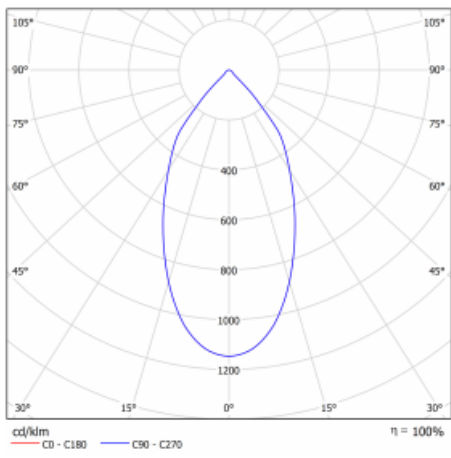

Luminaire

Ture

56-001L-10GHV/M/840, B +
00-00153M

It is a circular recessed luminaire of the downlight type with an excellent UGR index < 19 up to 3000 lm, which means that the luminaire does not dazzle. The luminaire is suitable for offices, meeting rooms and, thanks to special sources, also for showrooms. RealWhite highlights the white, StrongColour highlights the selected colour, and RealColour emphasizes the colour of the object. With Tunable White you can set the colour temperature according to the time of day. With the help of these sources, the illuminated objects will look even more attractive. The IP54 class means high level of protection against the penetration of water and foreign matter. Thus, you can use this luminaire even in a demanding environment, such as a wellness centre. Its efficacy is up to 118 lm/W. Ture is available in three versions – a small luminaire with a diameter of 145 mm, a medium luminaire with a diameter of 185 mm and the largest luminaire with a diameter of 226 mm.

Type of installation	Recessed
Light distribution	Direct
Luminaire shape	Circular
Colour of the luminaires	Black
Material	Aluminium
Lifetime	L80/B20 50 000 hours
Warranty	5 years
Description of luminaires	Luminaire recessed
Dimensions	ø 185 mm × 100 mm
Type of optical system	Plain aluminium reflector
Luminous flux*	2630 lm
Colour Temperature	4000 K cool white
Luminous efficacy	107 lm/W
MacAdam Light source	3
Colour rendering index	80
Luminaire power input*	24.5 W
Connection of the luminaires	ON/OFF + 1h emergency
Electrical voltage	220-240V
Frequency	50/60Hz

 **CE IP 54**

*±10 %

Technical drawing

Curve

Downloads

Installation instructions

Photos