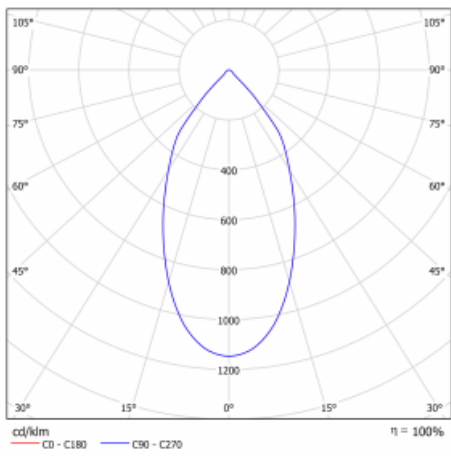

Luminaire

Ture

56-001L-10GHV/M/840, B +
00-00152M

It is a circular recessed luminaire of the downlight type with an excellent UGR index < 19 up to 3000 lm, which means that the luminaire does not dazzle. The luminaire is suitable for offices, meeting rooms and, thanks to special sources, also for showrooms. RealWhite highlights the white, StrongColour highlights the selected colour, and RealColour emphasizes the colour of the object. With Tunable White you can set the colour temperature according to the time of day. With the help of these sources, the illuminated objects will look even more attractive. The IP54 class means high level of protection against the penetration of water and foreign matter. Thus, you can use this luminaire even in a demanding environment, such as a wellness centre. Its efficacy is up to 118 lm/W. Ture is available in three versions – a small luminaire with a diameter of 145 mm, a medium luminaire with a diameter of 185 mm and the largest luminaire with a diameter of 226 mm.

Type of installation	Recessed
Light distribution	Direct
Luminaire shape	Circular
Colour of the luminaires	Black
Material	Aluminium
Lifetime	L80/B20 50 000 hours
Warranty	5 years
Description of luminaires	Luminaire recessed
Dimensions	∅ 185 mm × 100 mm
Type of optical system	Plain aluminium reflector
Luminous flux*	2080 lm
Colour Temperature	4000 K cool white
Luminous efficacy	116 lm/W
MacAdam Light source	3
Colour rendering index	80
Luminaire power input*	18 W
Connection of the luminaires	ON/OFF + 1h emergency
Electrical voltage	220-240V
Frequency	50/60Hz

 **CE IP 54**

*±10 %

Technical drawing

Curve

Downloads

Installation instructions

Photos